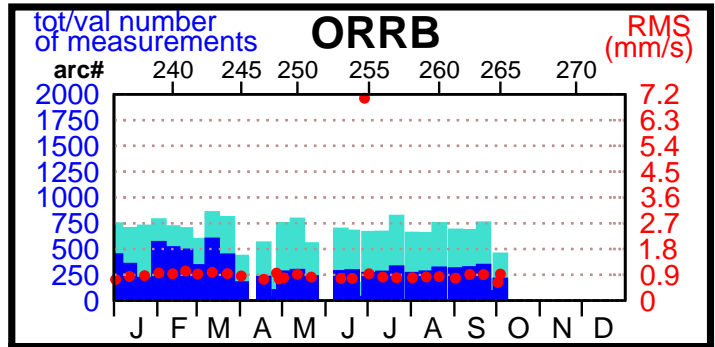

1998 - POE statistics

SPOT2

TOPEX