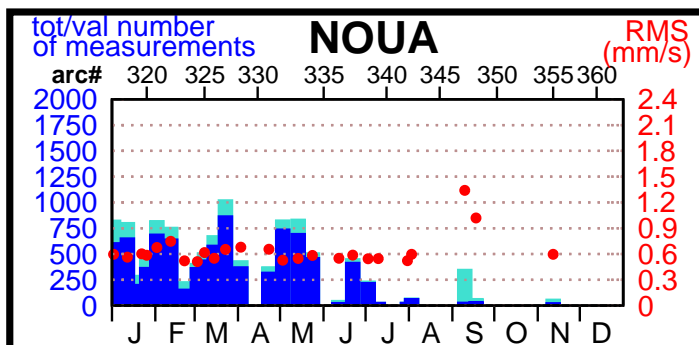

2000 - POE statistics

SPOT2

SPOT4

TOPEX