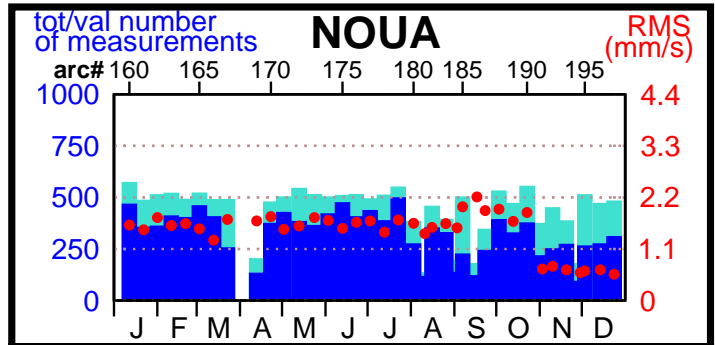

1996 - POE statistics

SPOT2

TOPEX