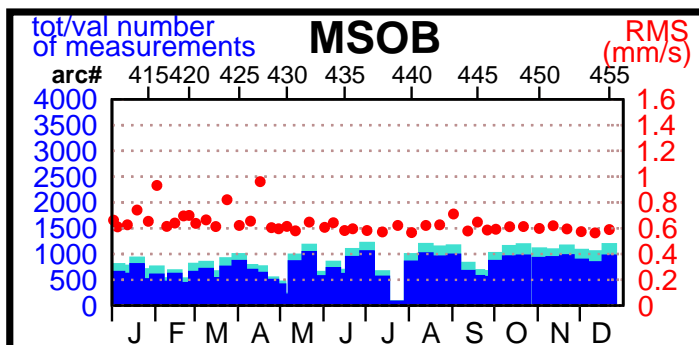

2002 - POE statistics

SPOT2

SPOT4

SPOT5

TOPEX

JASON1

ENVISAT