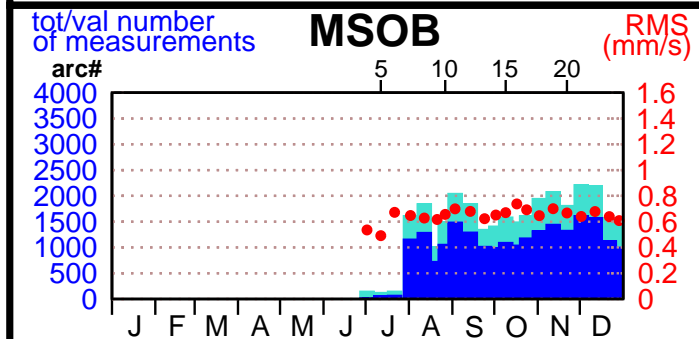

2002 - POE statistics

SPOT2

SPOT4

SPOT5

TOPEX

JASON1

ENVISAT