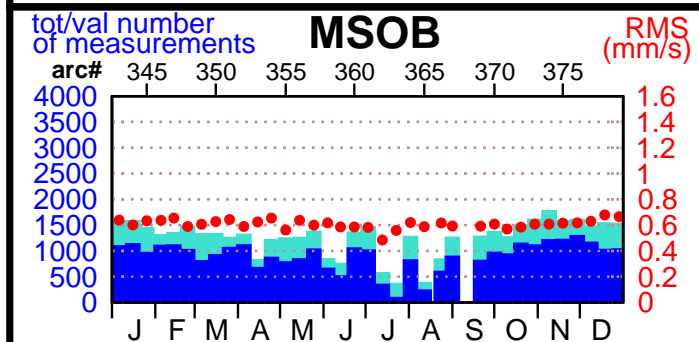

2002 - POE statistics

SPOT2

SPOT4

SPOT5

TOPEX

JASON1

ENVISAT