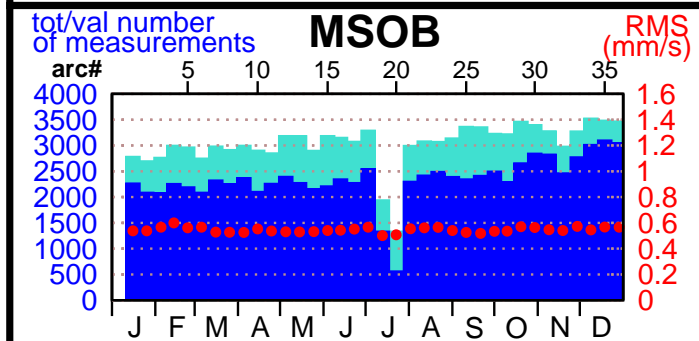

2002 - POE statistics

SPOT2

SPOT4

SPOT5

TOPEX

JASON1

ENVISAT