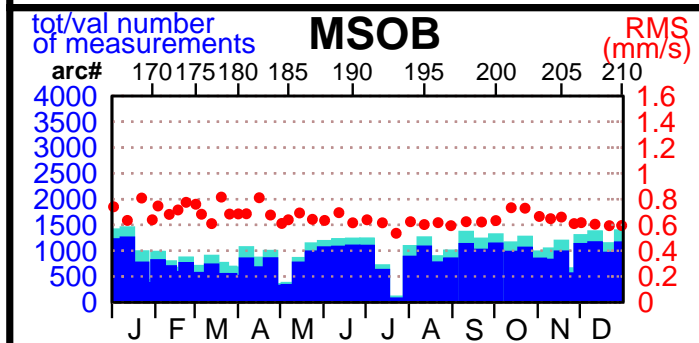

2002 - POE statistics

SPOT2

SPOT4

SPOT5

TOPEX

JASON1

ENVISAT