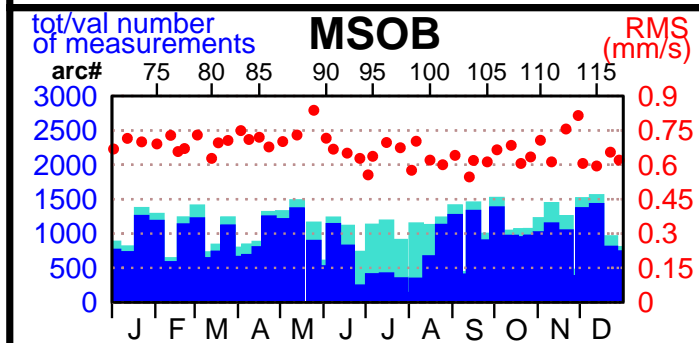

2000 - POE statistics

SPOT2

SPOT4

TOPEX