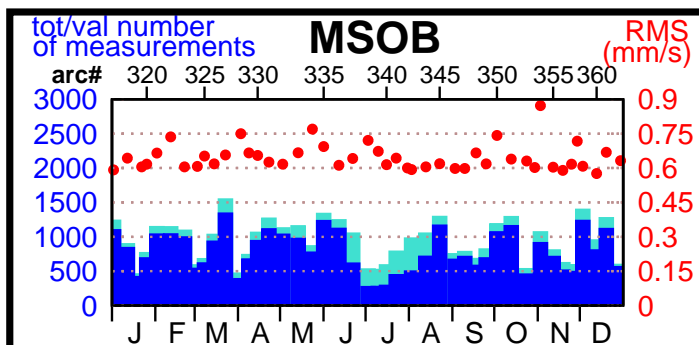

2000 - POE statistics

SPOT2

SPOT4

TOPEX