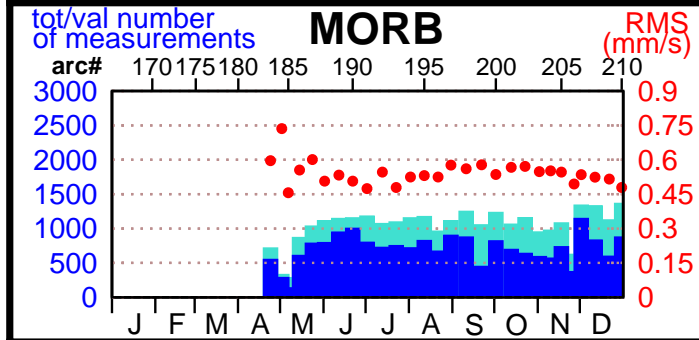

2002 - POE statistics

SPOT2

SPOT4

SPOT5

TOPEX

JASON1

ENVISAT