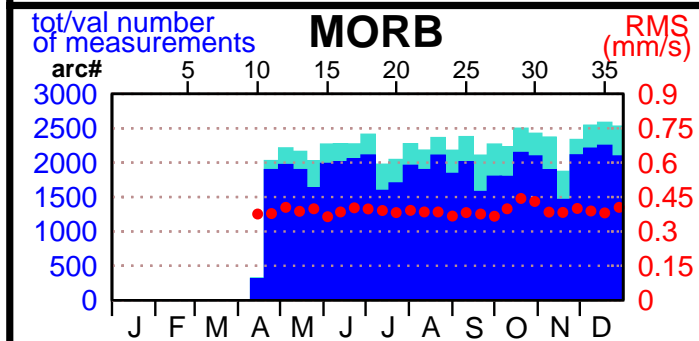

2002 - POE statistics

SPOT2

SPOT4

SPOT5

TOPEX

JASON1

ENVISAT