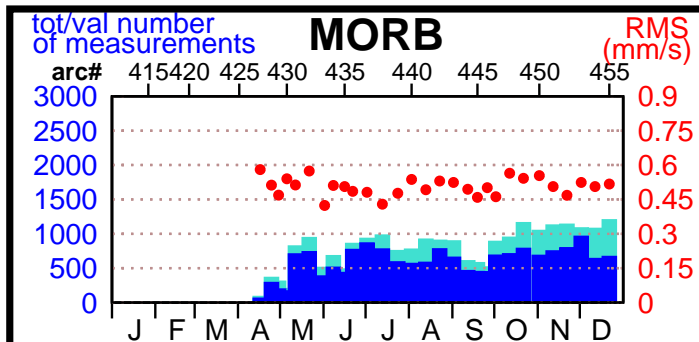

2002 - POE statistics

SPOT2

SPOT4

SPOT5

TOPEX

JASON1

ENVISAT