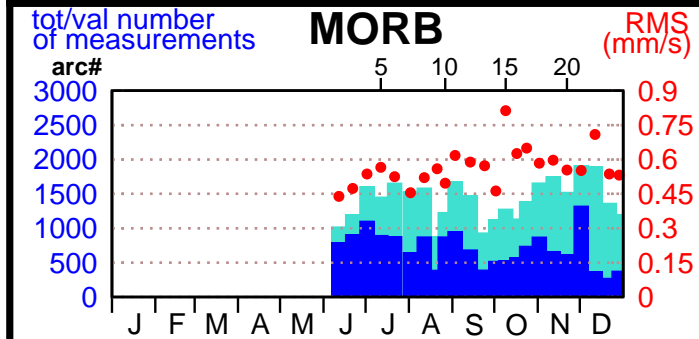

2002 - POE statistics

SPOT2

SPOT4

SPOT5

TOPEX

JASON1

ENVISAT