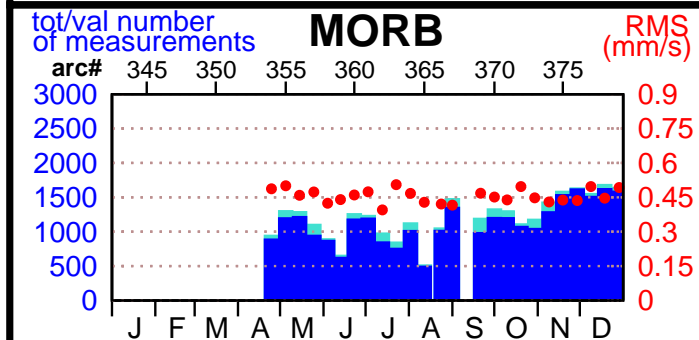

2002 - POE statistics

SPOT2

SPOT4

SPOT5

TOPEX

JASON1

ENVISAT