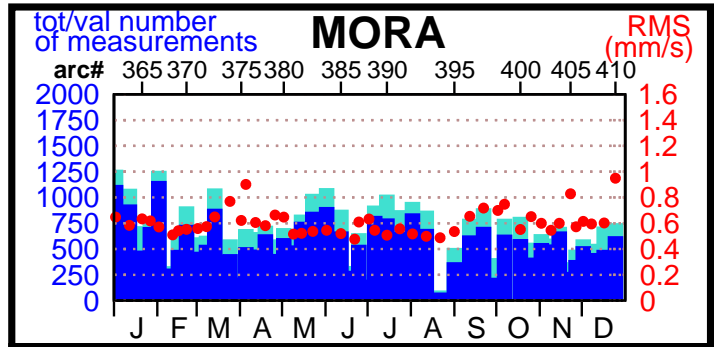

2001 - POE statistics

SPOT2

SPOT4

TOPEX