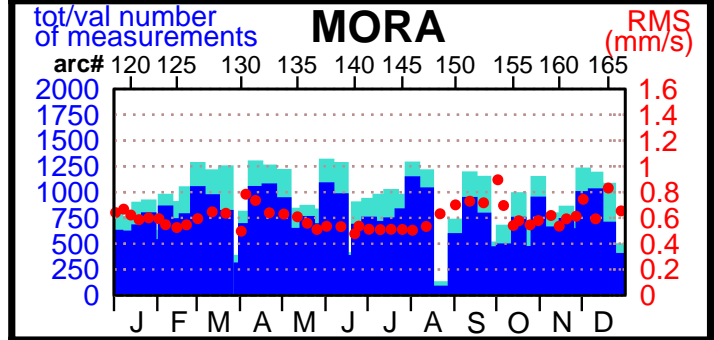

2001 - POE statistics

SPOT2

SPOT4

TOPEX