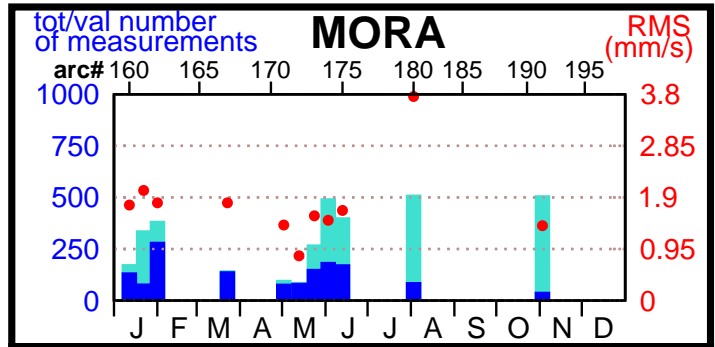

1996 - POE statistics

SPOT2

TOPEX