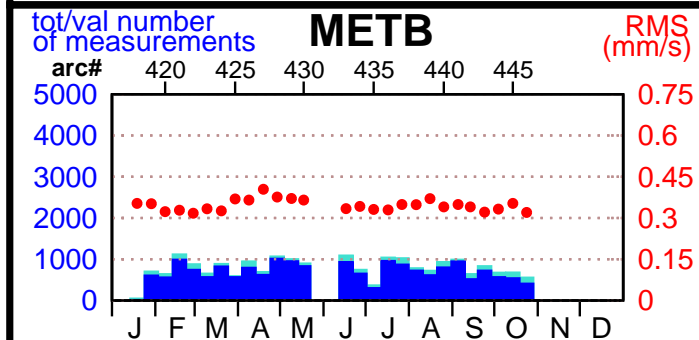

2004 - POE statistics

SPOT2

SPOT4

SPOT5

TOPEX

JASON1

ENVISAT