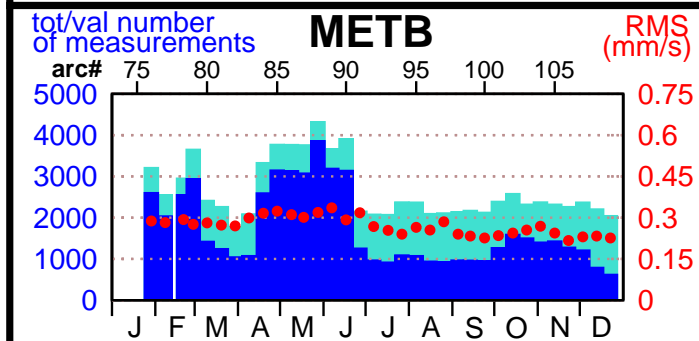

2004 - POE statistics

SPOT2

SPOT4

SPOT5

TOPEX

JASON1

ENVISAT