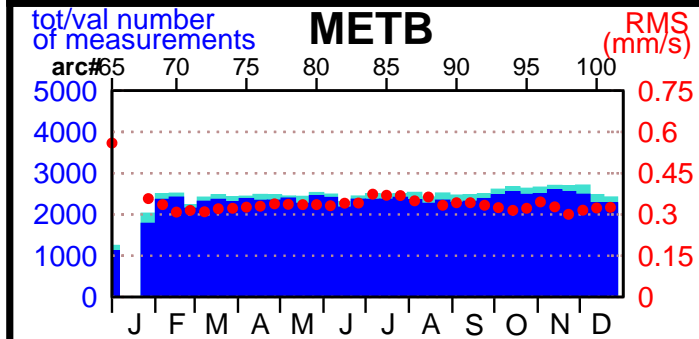

2004 - POE statistics

SPOT2

SPOT4

SPOT5

TOPEX

JASON1

ENVISAT