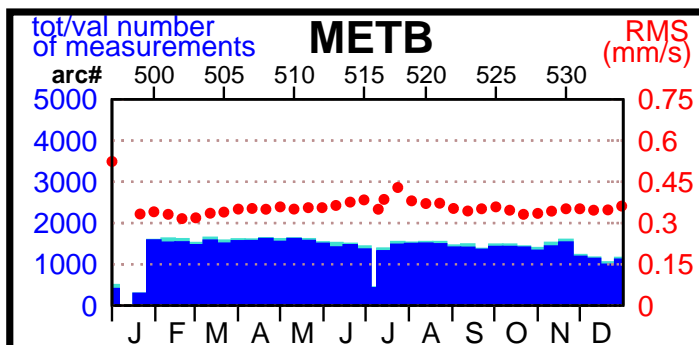

2004 - POE statistics

SPOT2

SPOT4

SPOT5

TOPEX

JASON1

ENVISAT