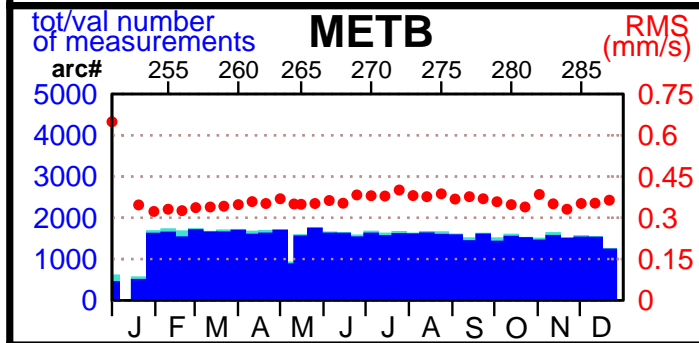

2004 - POE statistics

SPOT2

SPOT4

SPOT5

TOPEX

JASON1

ENVISAT