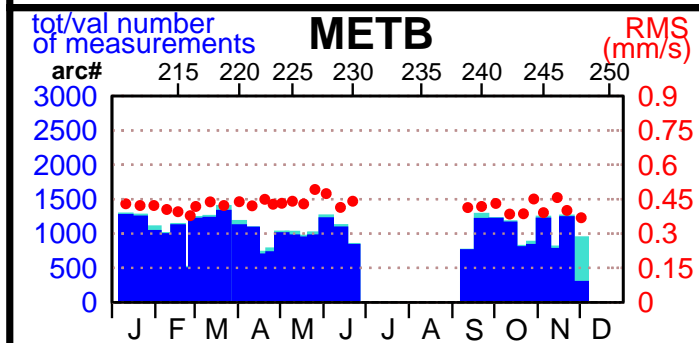

2003 - POE statistics

SPOT2

SPOT4

SPOT5

TOPEX

JASON1

ENVISAT