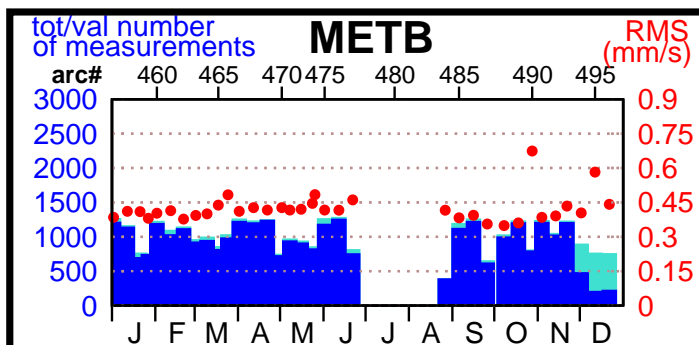

2003 - POE statistics

SPOT2

SPOT4

SPOT5

TOPEX

JASON1

ENVISAT