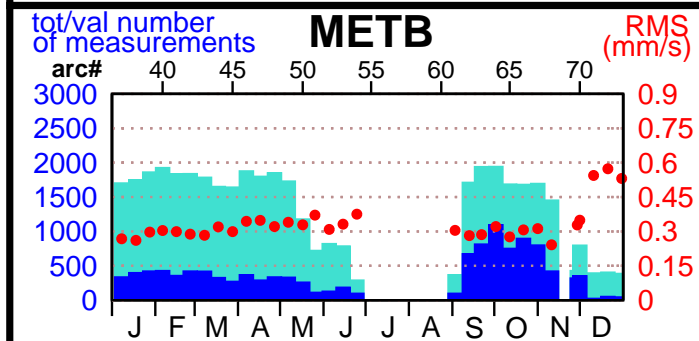

2003 - POE statistics

SPOT2

SPOT4

SPOT5

TOPEX

JASON1

ENVISAT