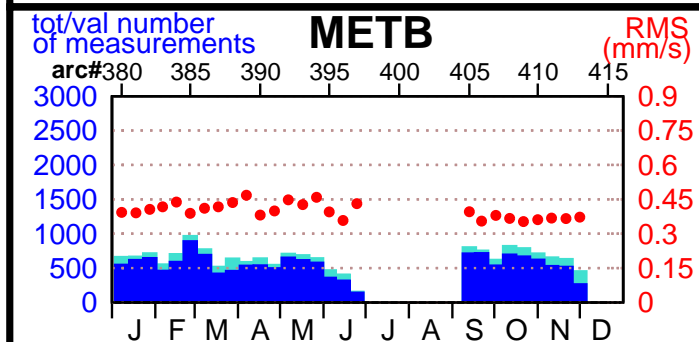

2003 - POE statistics

SPOT2

SPOT4

SPOT5

TOPEX

JASON1

ENVISAT