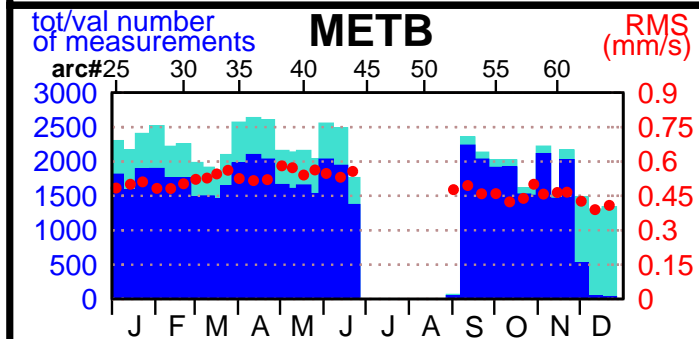

2003 - POE statistics

SPOT2

SPOT4

SPOT5

TOPEX

JASON1

ENVISAT