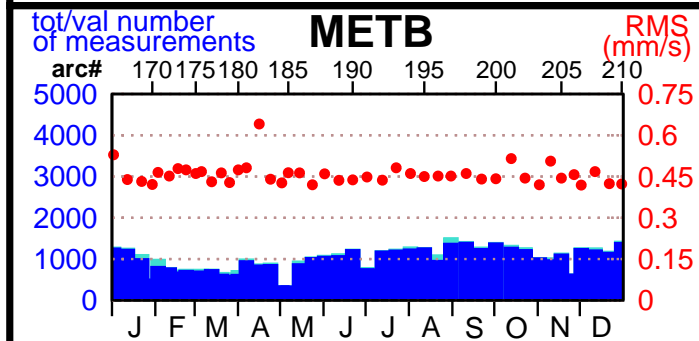

2002 - POE statistics

SPOT2

SPOT4

SPOT5

TOPEX

JASON1

ENVISAT