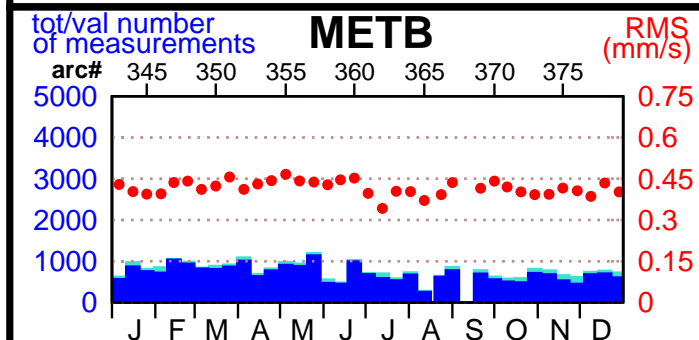

2002 - POE statistics

SPOT2

SPOT4

SPOT5

TOPEX

JASON1

ENVISAT