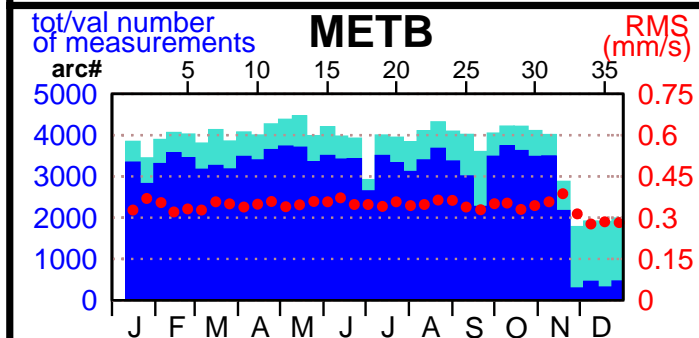

2002 - POE statistics

SPOT2

SPOT4

SPOT5

TOPEX

JASON1

ENVISAT