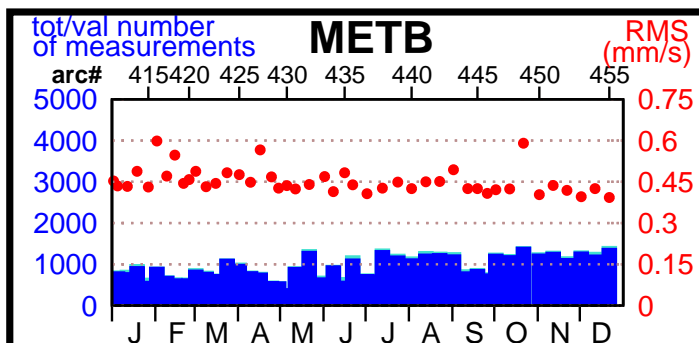

2002 - POE statistics

SPOT2

SPOT4

SPOT5

TOPEX

JASON1

ENVISAT