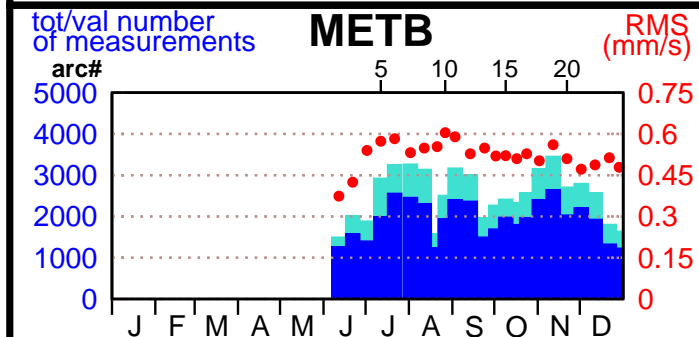

2002 - POE statistics

SPOT2

SPOT4

SPOT5

TOPEX

JASON1

ENVISAT