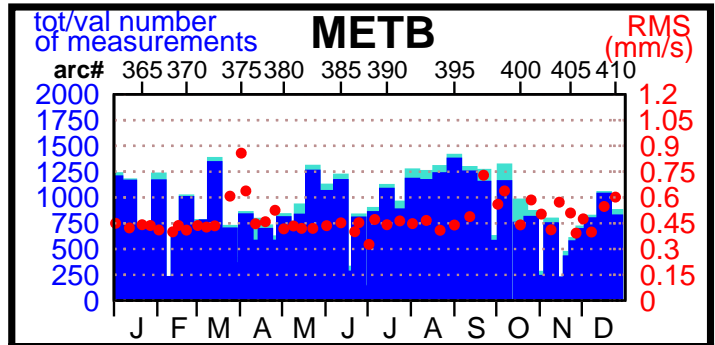

2001 - POE statistics

SPOT2

SPOT4

TOPEX