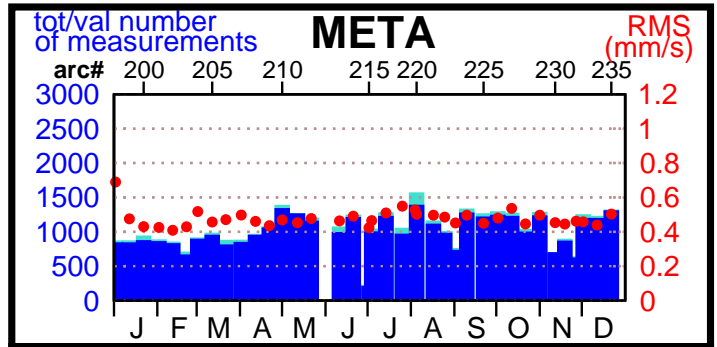

1997 - POE statistics

SPOT2

TOPEX