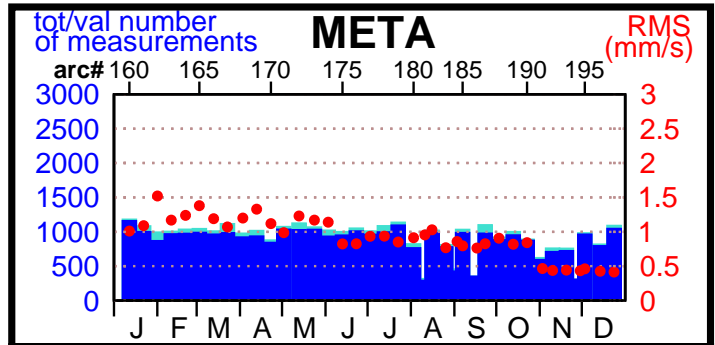

1996 - POE statistics

SPOT2

TOPEX