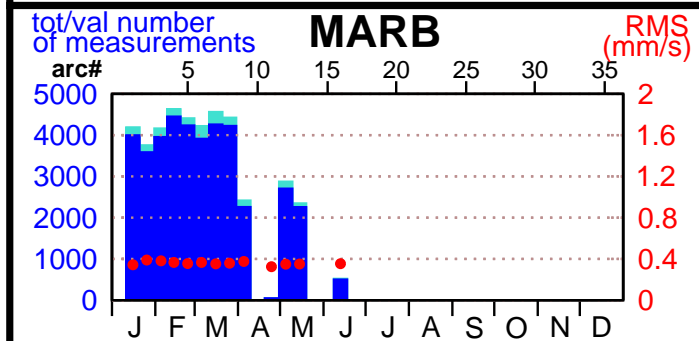

2002 - POE statistics

SPOT2

SPOT4

SPOT5

TOPEX

JASON1

ENVISAT