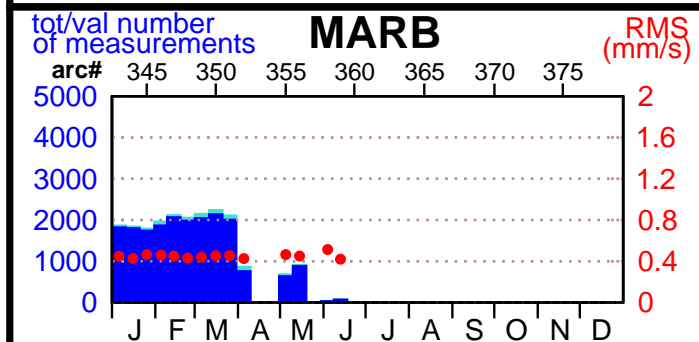

2002 - POE statistics

SPOT2

SPOT4

SPOT5

TOPEX

JASON1

ENVISAT