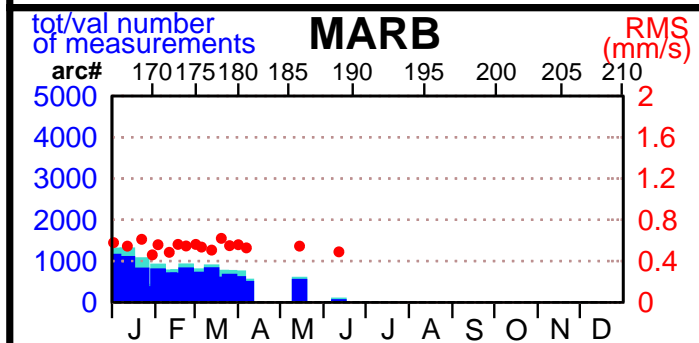

2002 - POE statistics

SPOT2

SPOT4

SPOT5

TOPEX

JASON1

ENVISAT