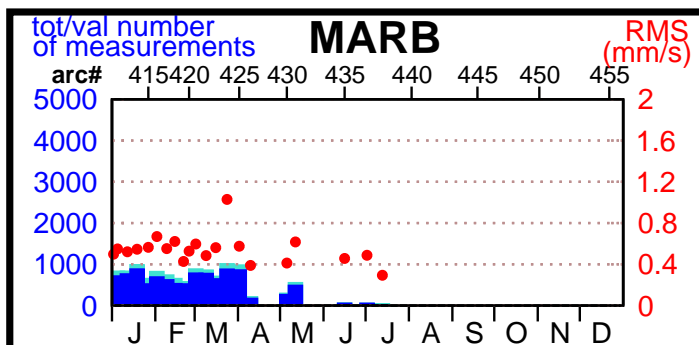

2002 - POE statistics

SPOT2

SPOT4

SPOT5

TOPEX

JASON1

ENVISAT