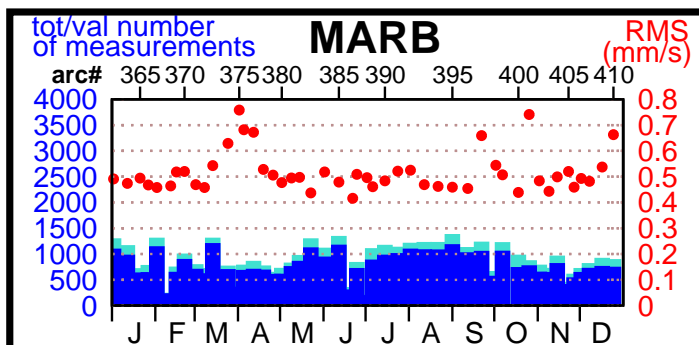

2001 - POE statistics

SPOT2

SPOT4

TOPEX