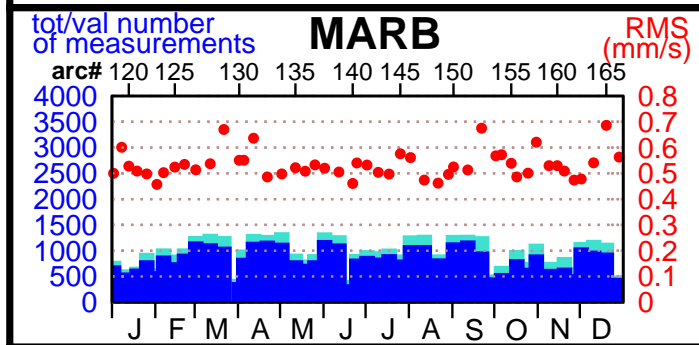

2001 - POE statistics

SPOT2

SPOT4

TOPEX