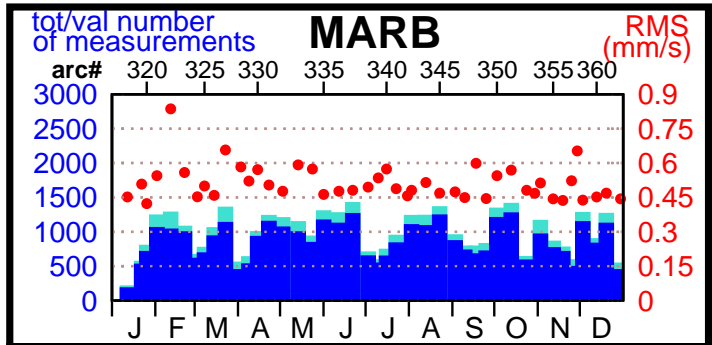

2000 - POE statistics

SPOT2

SPOT4

TOPEX