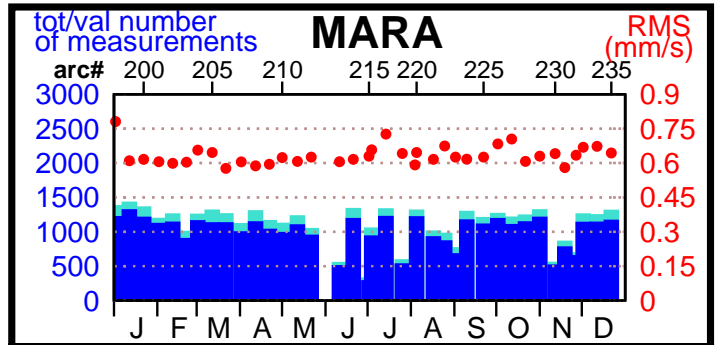

1997 - POE statistics

SPOT2

TOPEX