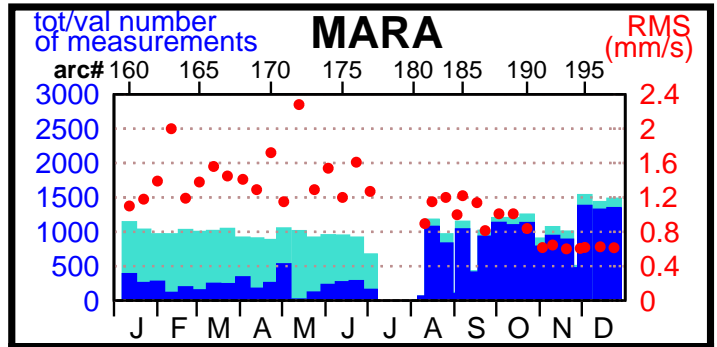

1996 - POE statistics

SPOT2

TOPEX