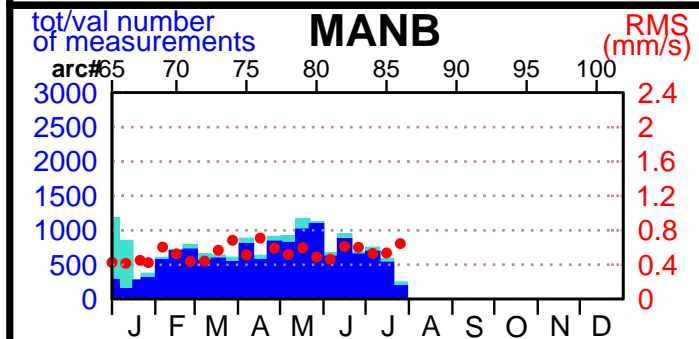

2004 - POE statistics

SPOT2

SPOT4

SPOT5

TOPEX

JASON1

ENVISAT