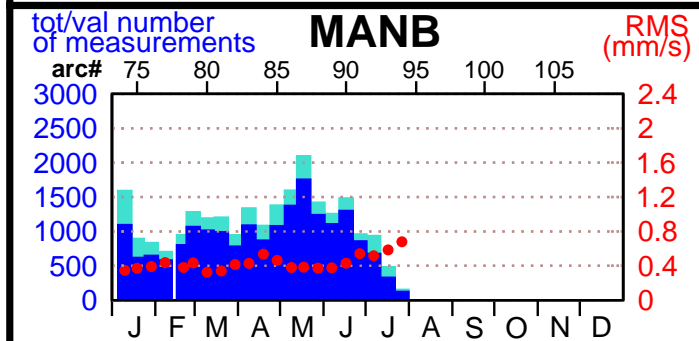

2004 - POE statistics

SPOT2

SPOT4

SPOT5

TOPEX

JASON1

ENVISAT