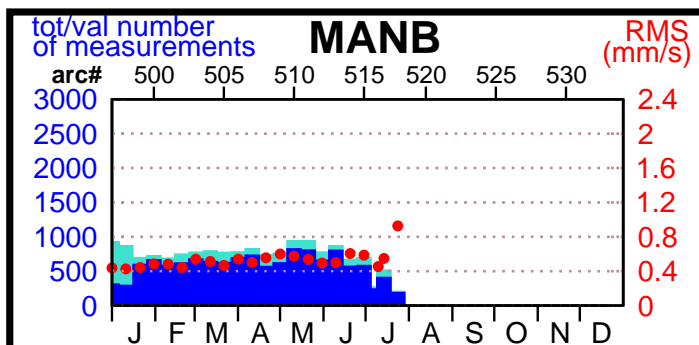

2004 - POE statistics

SPOT2

SPOT4

SPOT5

TOPEX

JASON1

ENVISAT