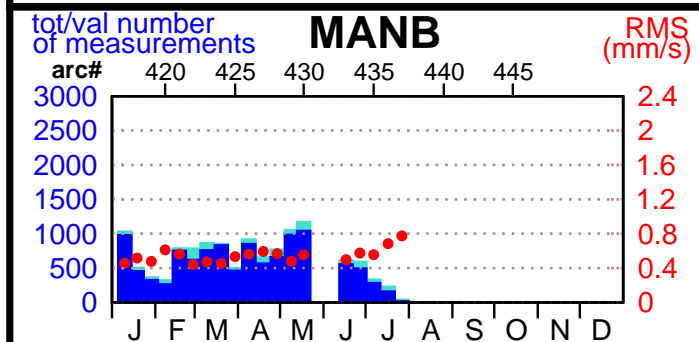

2004 - POE statistics

SPOT2

SPOT4

SPOT5

TOPEX

JASON1

ENVISAT