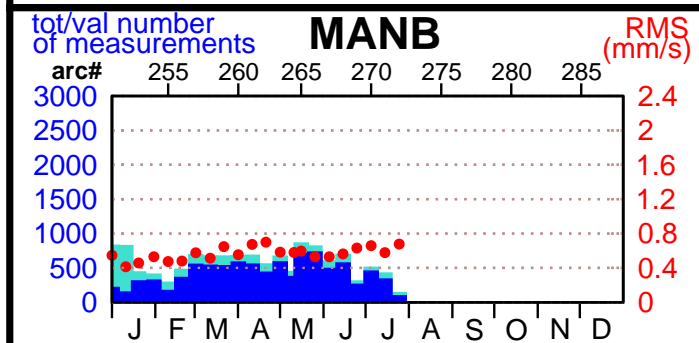

2004 - POE statistics

SPOT2

SPOT4

SPOT5

TOPEX

JASON1

ENVISAT