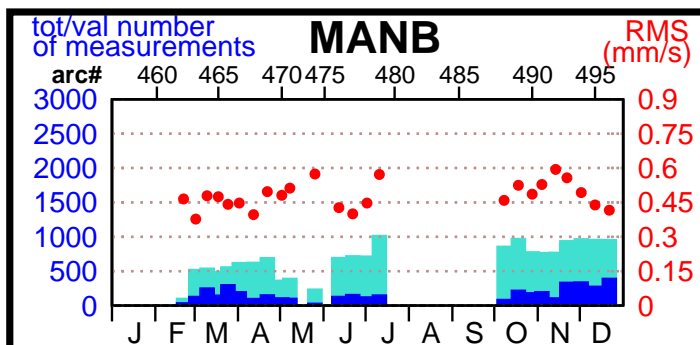

2003 - POE statistics

SPOT2

SPOT4

SPOT5

TOPEX

JASON1

ENVISAT