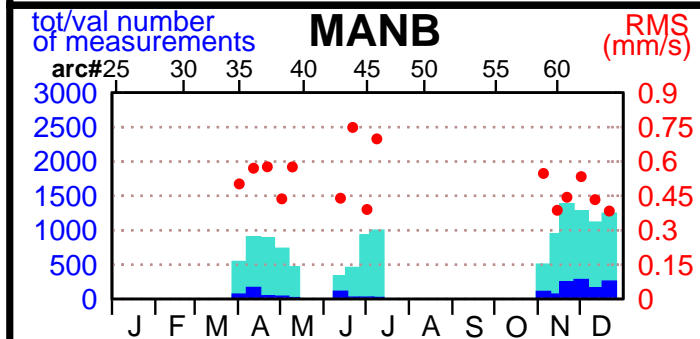

2003 - POE statistics

SPOT2

SPOT4

SPOT5

TOPEX

JASON1

ENVISAT