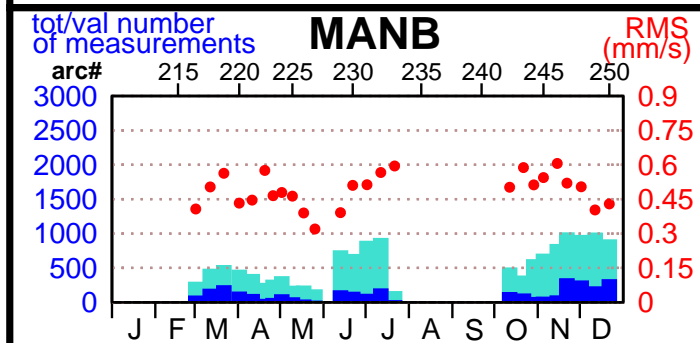

2003 - POE statistics

SPOT2

SPOT4

SPOT5

TOPEX

JASON1

ENVISAT