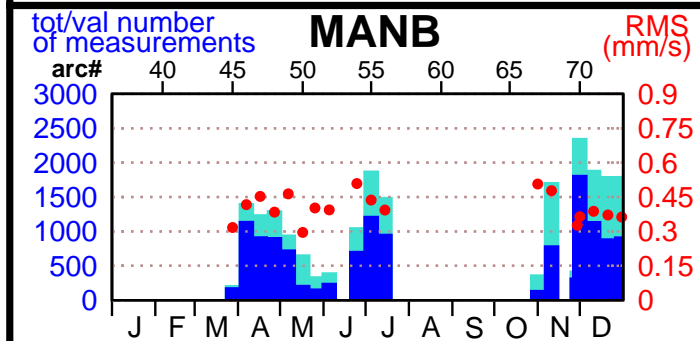

2003 - POE statistics

SPOT2

SPOT4

SPOT5

TOPEX

JASON1

ENVISAT