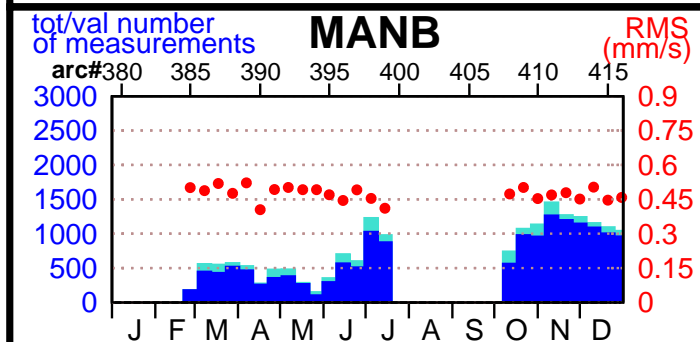

2003 - POE statistics

SPOT2

SPOT4

SPOT5

TOPEX

JASON1

ENVISAT