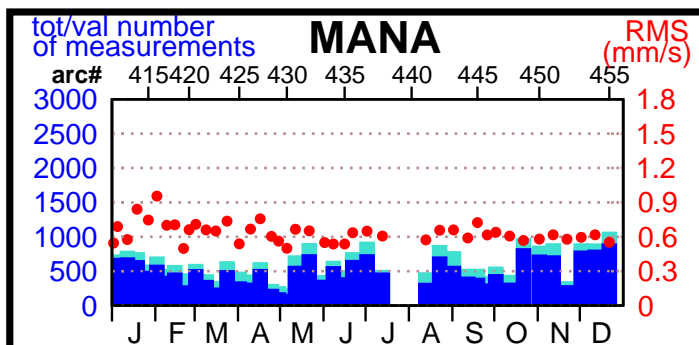

2002 - POE statistics

SPOT2

SPOT4

SPOT5

TOPEX

JASON1

ENVISAT