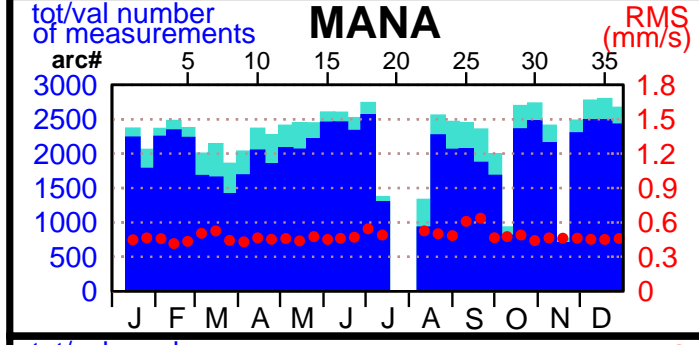

2002 - POE statistics

SPOT2

SPOT4

SPOT5

TOPEX

JASON1

ENVISAT