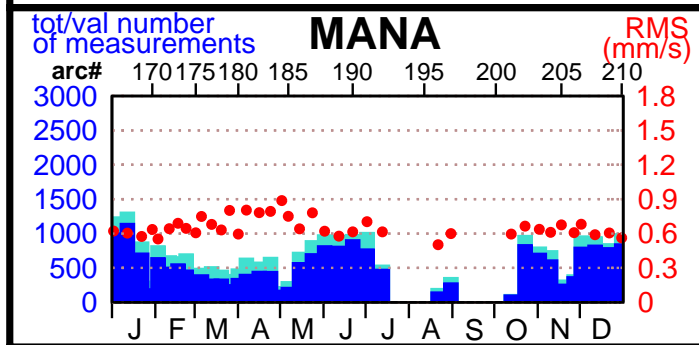

2002 - POE statistics

SPOT2

SPOT4

SPOT5

TOPEX

JASON1

ENVISAT