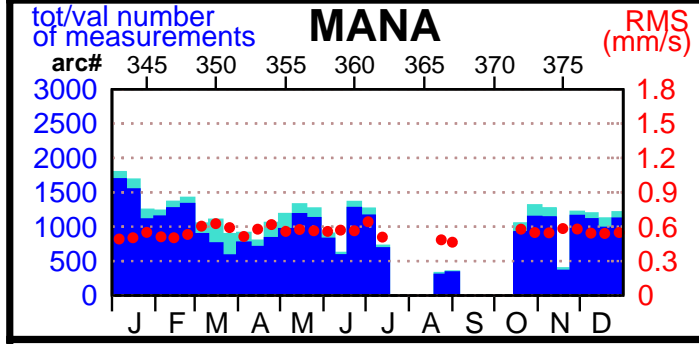

2002 - POE statistics

SPOT2

SPOT4

SPOT5

TOPEX

JASON1

ENVISAT