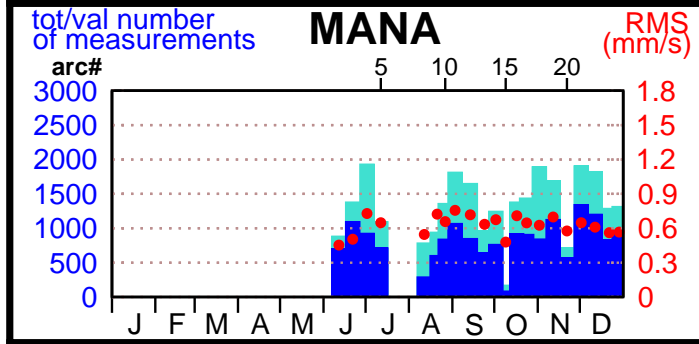

2002 - POE statistics

SPOT2

SPOT4

SPOT5

TOPEX

JASON1

ENVISAT