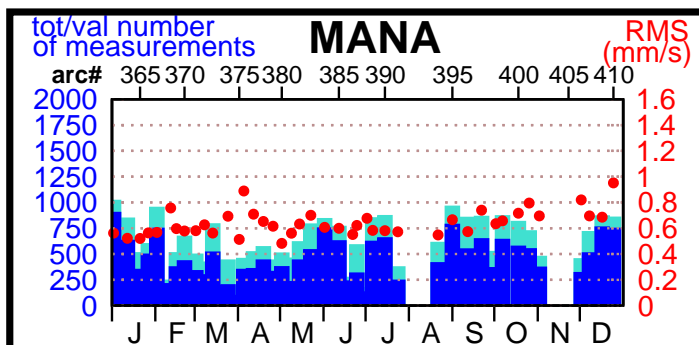

2001 - POE statistics

SPOT2

SPOT4

TOPEX