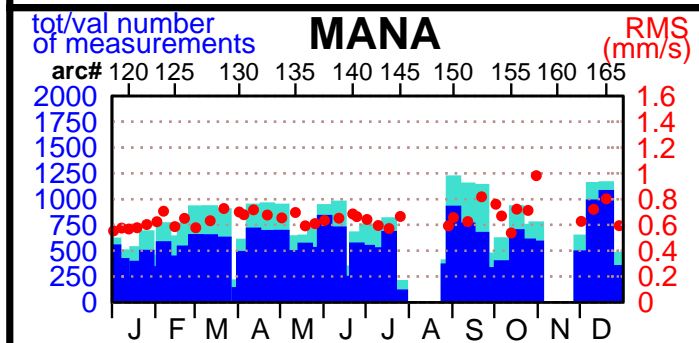

2001 - POE statistics

SPOT2

SPOT4

TOPEX