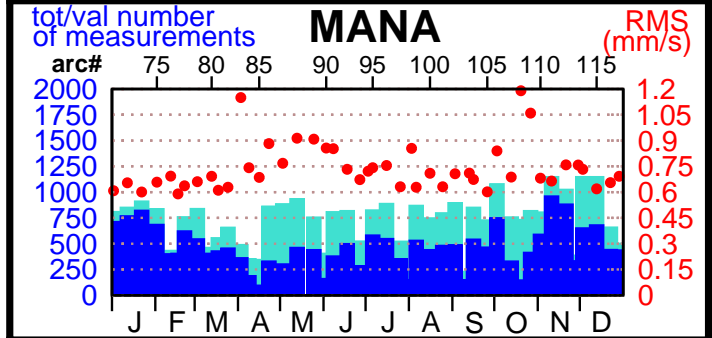

2000 - POE statistics

SPOT2

SPOT4

TOPEX