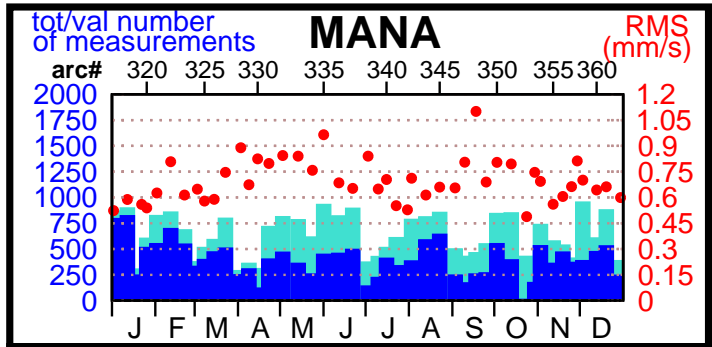

2000 - POE statistics

SPOT2

SPOT4

TOPEX