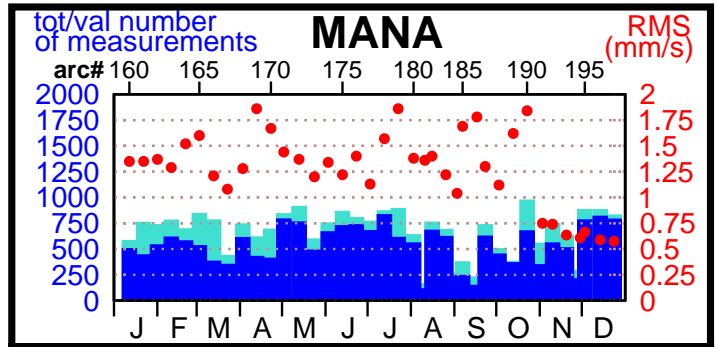

1996 - POE statistics

SPOT2

TOPEX