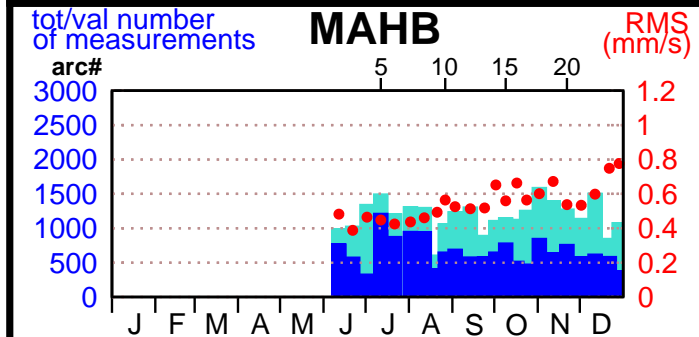

2002 - POE statistics

SPOT2

SPOT4

SPOT5

TOPEX

JASON1

ENVISAT