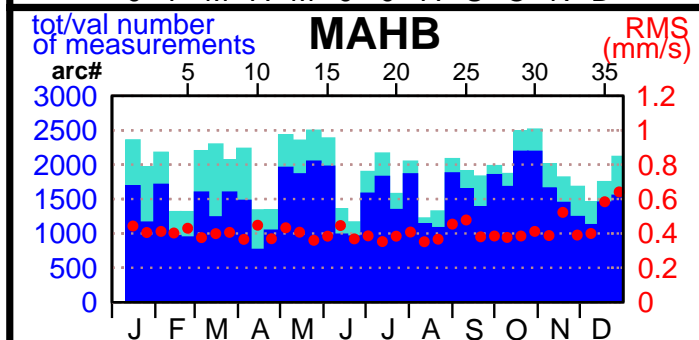

2002 - POE statistics

SPOT2

SPOT4

SPOT5

TOPEX

JASON1

ENVISAT