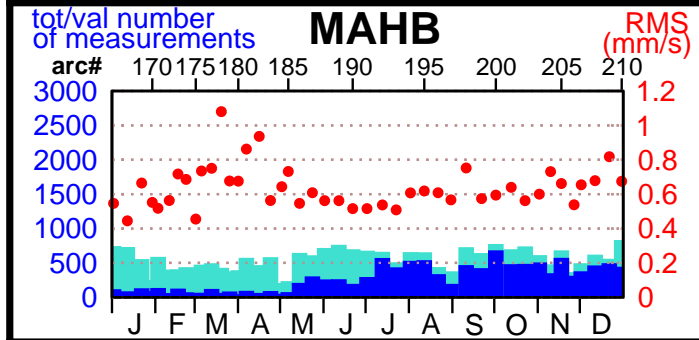

2002 - POE statistics

SPOT2

SPOT4

SPOT5

TOPEX

JASON1

ENVISAT