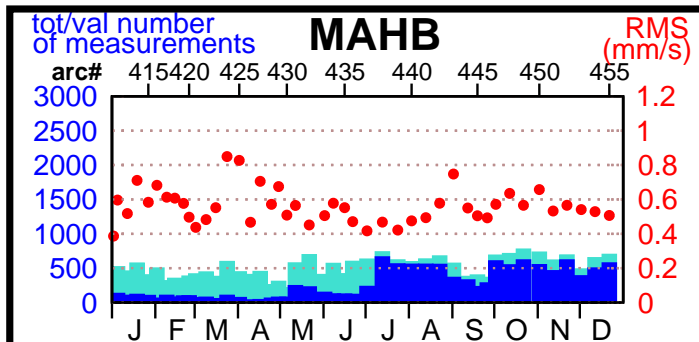

2002 - POE statistics

SPOT2

SPOT4

SPOT5

TOPEX

JASON1

ENVISAT