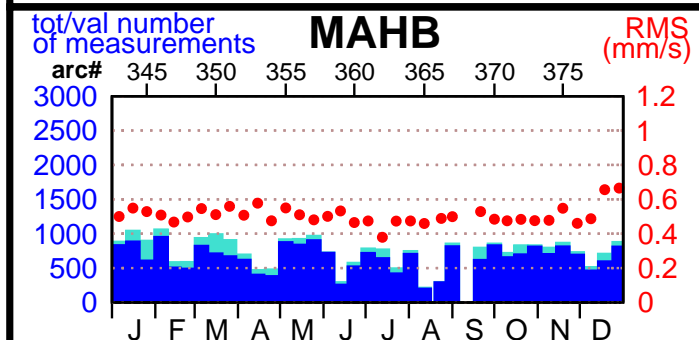

2002 - POE statistics

SPOT2

SPOT4

SPOT5

TOPEX

JASON1

ENVISAT