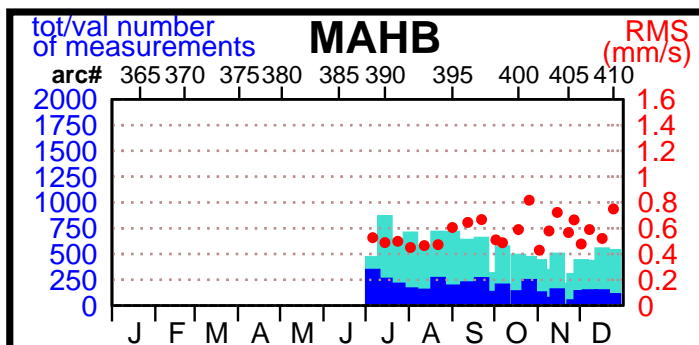

2001 - POE statistics

SPOT2

SPOT4

TOPEX