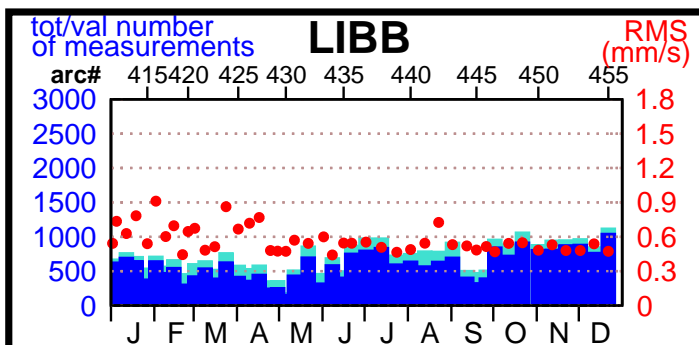

2002 - POE statistics

SPOT2

SPOT4

SPOT5

TOPEX

JASON1

ENVISAT