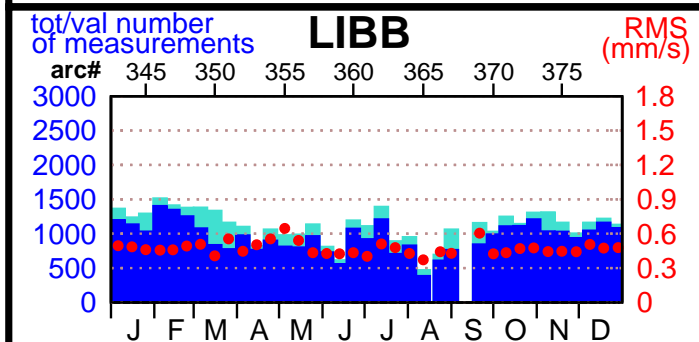

2002 - POE statistics

SPOT2

SPOT4

SPOT5

TOPEX

JASON1

ENVISAT