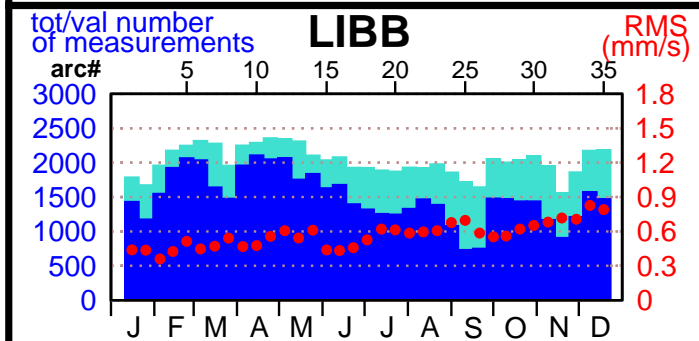

2002 - POE statistics

SPOT2

SPOT4

SPOT5

TOPEX

JASON1

ENVISAT