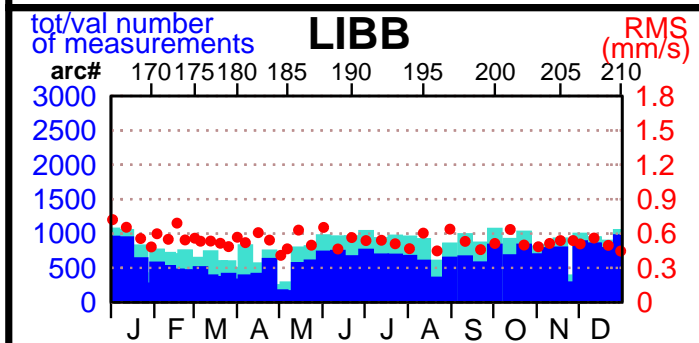

2002 - POE statistics

SPOT2

SPOT4

SPOT5

TOPEX

JASON1

ENVISAT