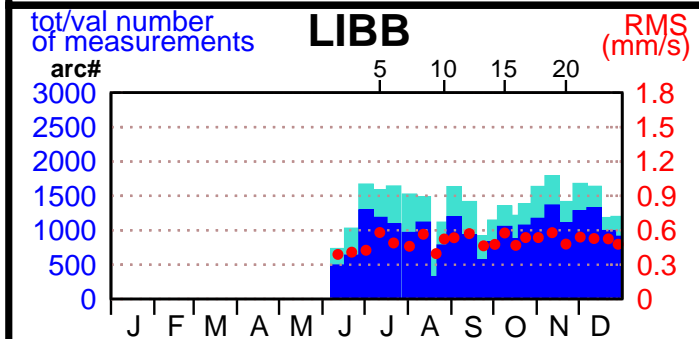

2002 - POE statistics

SPOT2

SPOT4

SPOT5

TOPEX

JASON1

ENVISAT