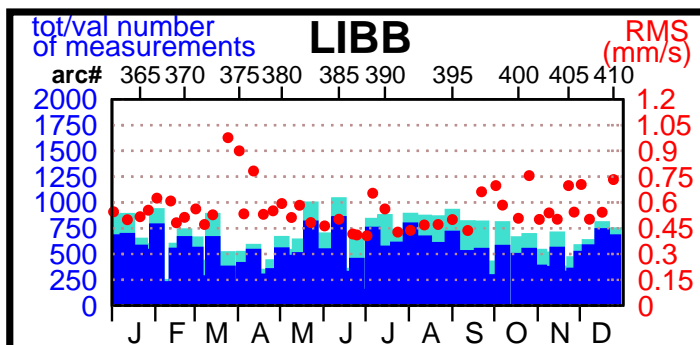

2001 - POE statistics

SPOT2

SPOT4

TOPEX