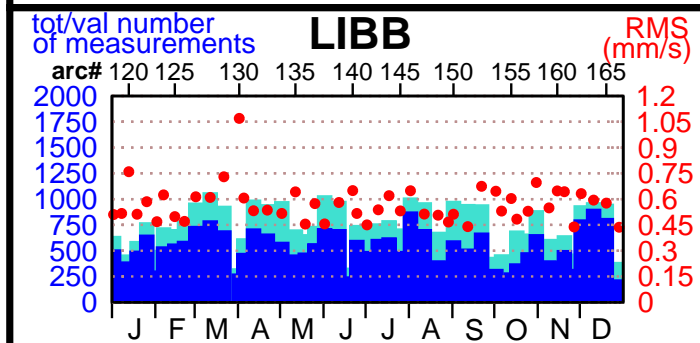

2001 - POE statistics

SPOT2

SPOT4

TOPEX