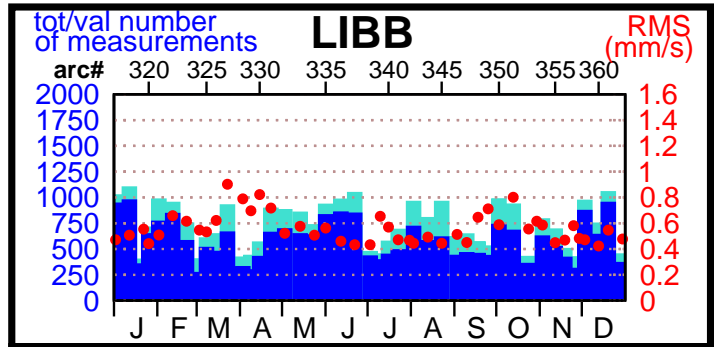

2000 - POE statistics

SPOT2

SPOT4

TOPEX