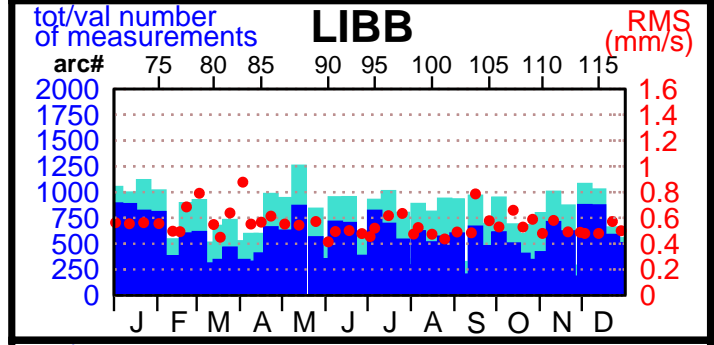

2000 - POE statistics

SPOT2

SPOT4

TOPEX