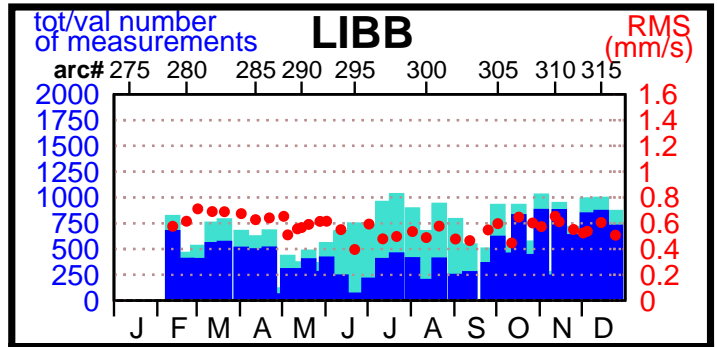

1999 - POE statistics

SPOT2

SPOT4

TOPEX