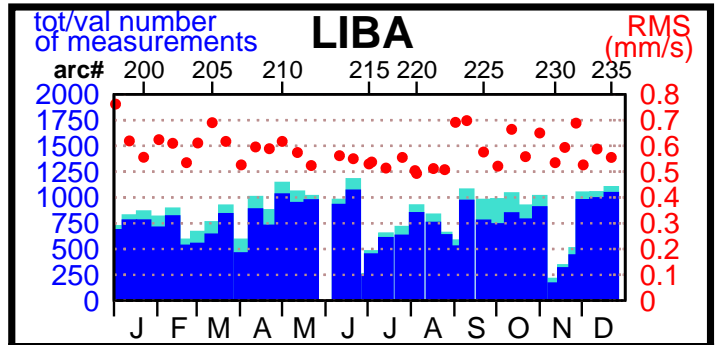

1997 - POE statistics

SPOT2

TOPEX