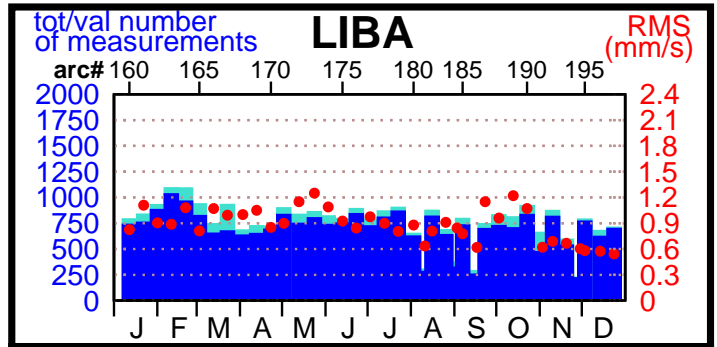

1996 - POE statistics

SPOT2

TOPEX