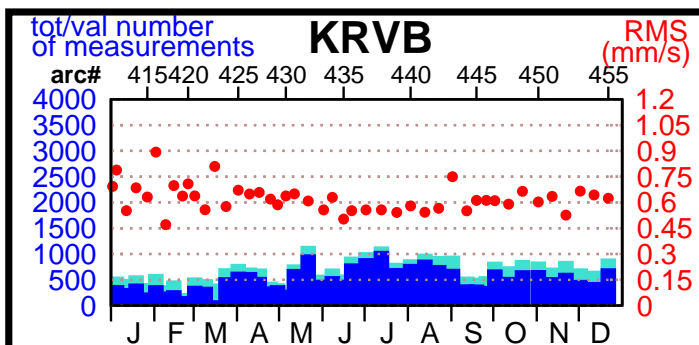

2002 - POE statistics

SPOT2

SPOT4

SPOT5

TOPEX

JASON1

ENVISAT