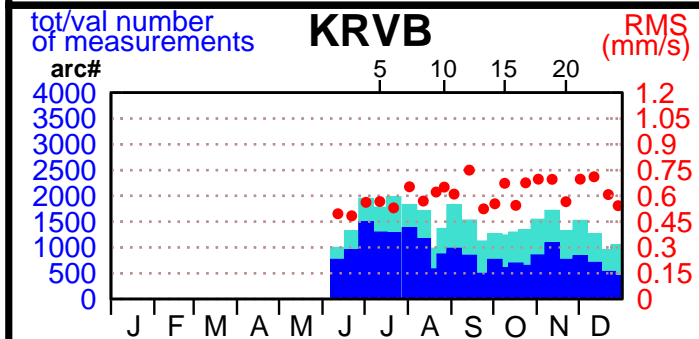

2002 - POE statistics

SPOT2

SPOT4

SPOT5

TOPEX

JASON1

ENVISAT