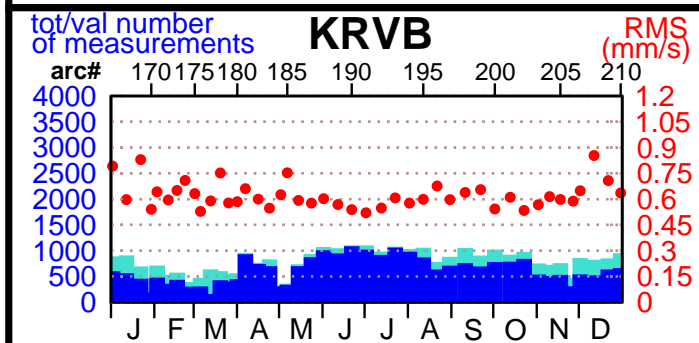

2002 - POE statistics

SPOT2

SPOT4

SPOT5

TOPEX

JASON1

ENVISAT