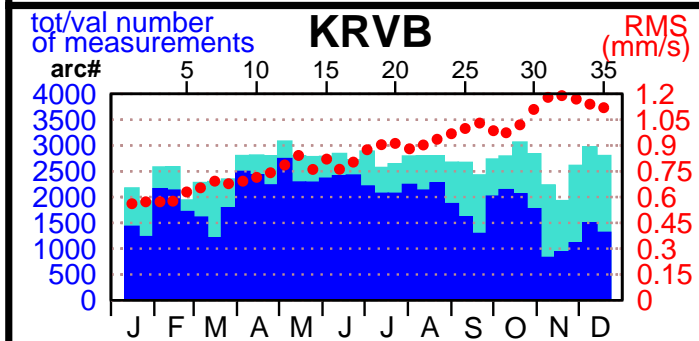

2002 - POE statistics

SPOT2

SPOT4

SPOT5

TOPEX

JASON1

ENVISAT