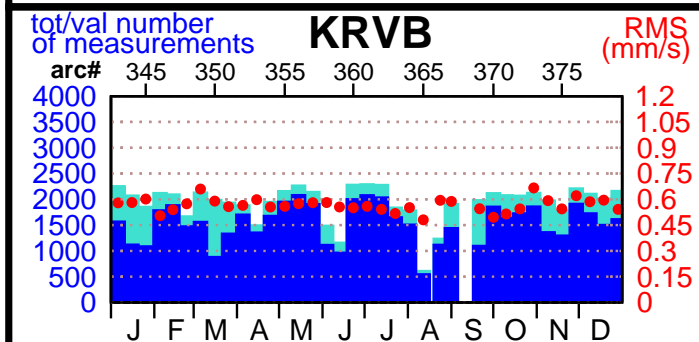

2002 - POE statistics

SPOT2

SPOT4

SPOT5

TOPEX

JASON1

ENVISAT