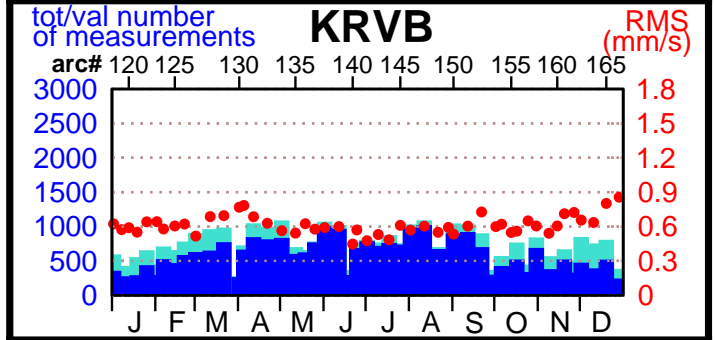

2001 - POE statistics

SPOT2

SPOT4

TOPEX