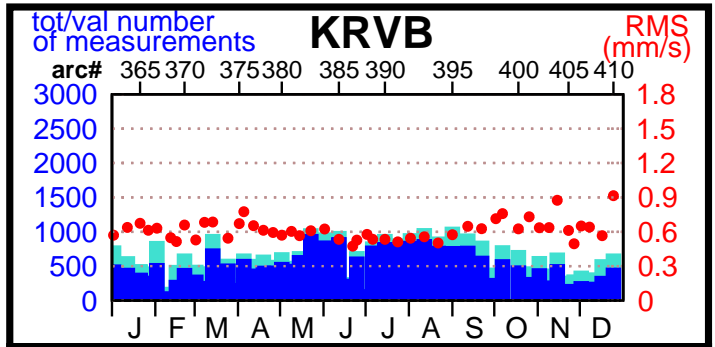

2001 - POE statistics

SPOT2

SPOT4

TOPEX