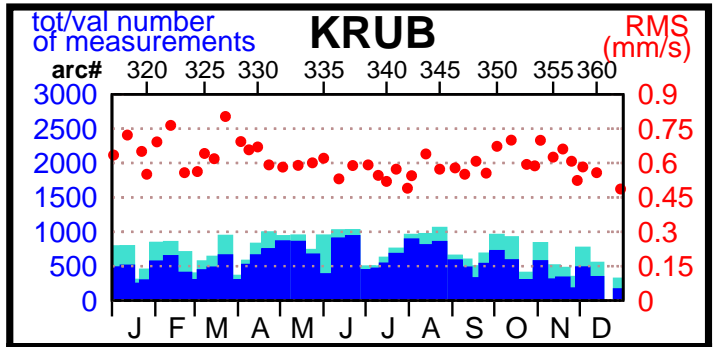

2000 - POE statistics

SPOT2

SPOT4

TOPEX