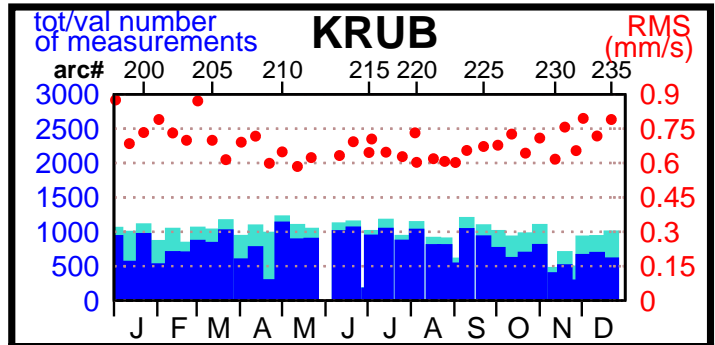

1997 - POE statistics

SPOT2

TOPEX