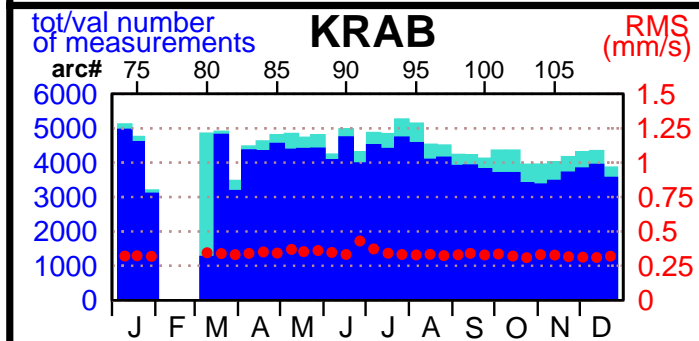

2004 - POE statistics

SPOT2

SPOT4

SPOT5

TOPEX

JASON1

ENVISAT