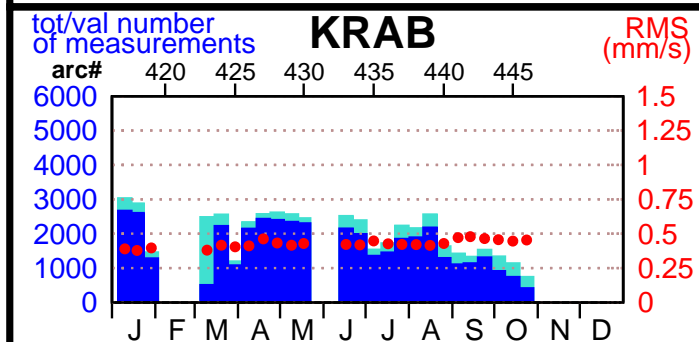

2004 - POE statistics

SPOT2

SPOT4

SPOT5

TOPEX

JASON1

ENVISAT