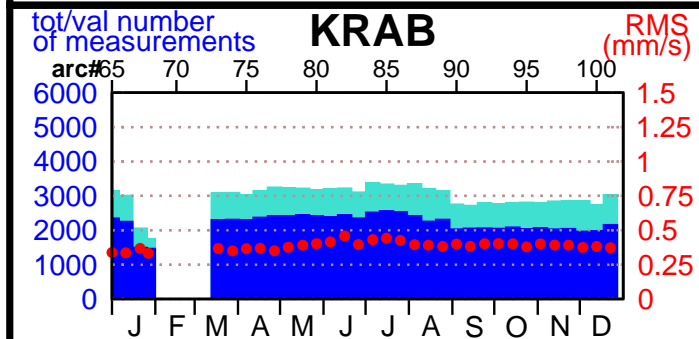

2004 - POE statistics

SPOT2

SPOT4

SPOT5

TOPEX

JASON1

ENVISAT