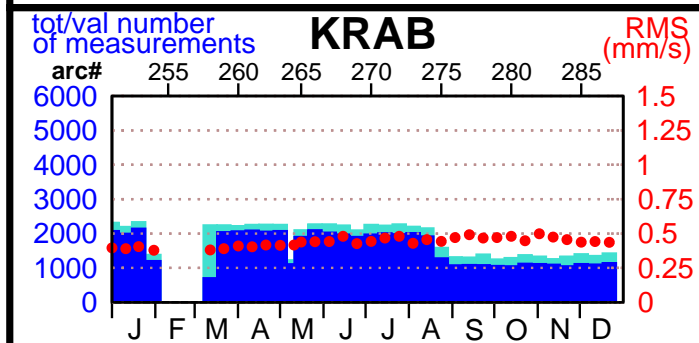

2004 - POE statistics

SPOT2

SPOT4

SPOT5

TOPEX

JASON1

ENVISAT