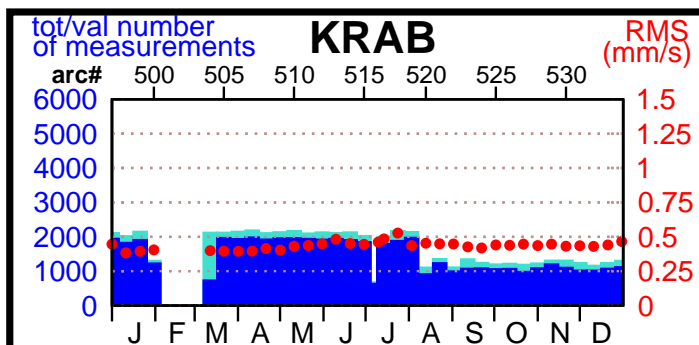

2004 - POE statistics

SPOT2

SPOT4

SPOT5

TOPEX

JASON1

ENVISAT