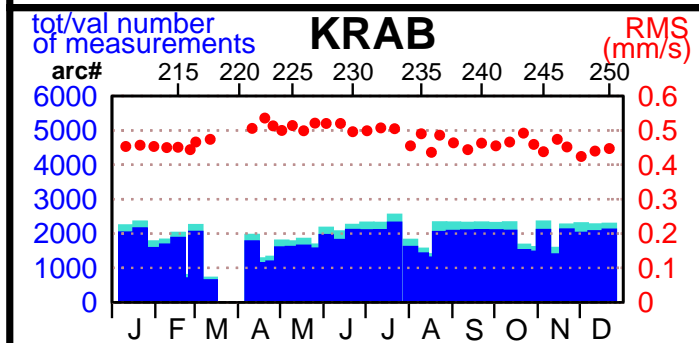

2003 - POE statistics

SPOT2

SPOT4

SPOT5

TOPEX

JASON1

ENVISAT