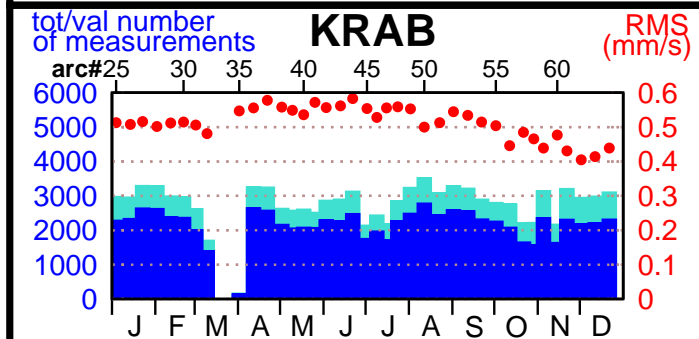

2003 - POE statistics

SPOT2

SPOT4

SPOT5

TOPEX

JASON1

ENVISAT