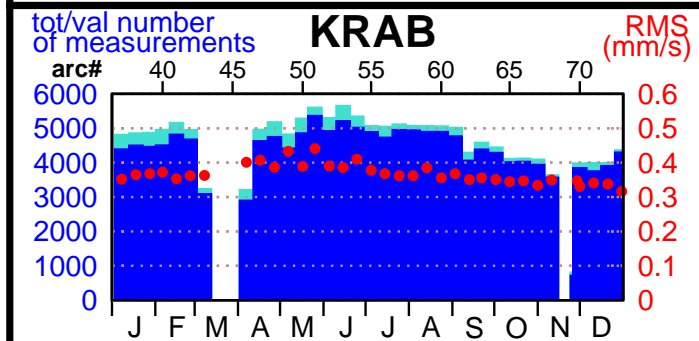

2003 - POE statistics

SPOT2

SPOT4

SPOT5

TOPEX

JASON1

ENVISAT