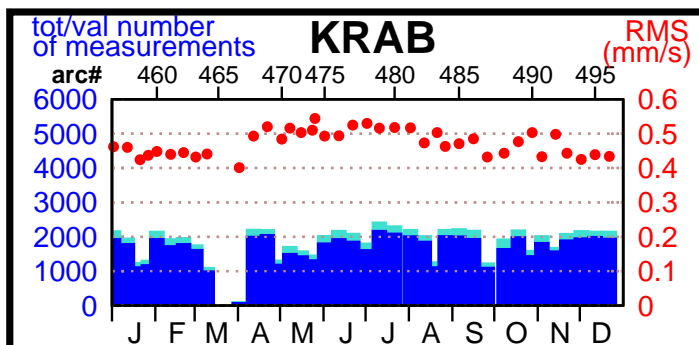

2003 - POE statistics

SPOT2

SPOT4

SPOT5

TOPEX

JASON1

ENVISAT