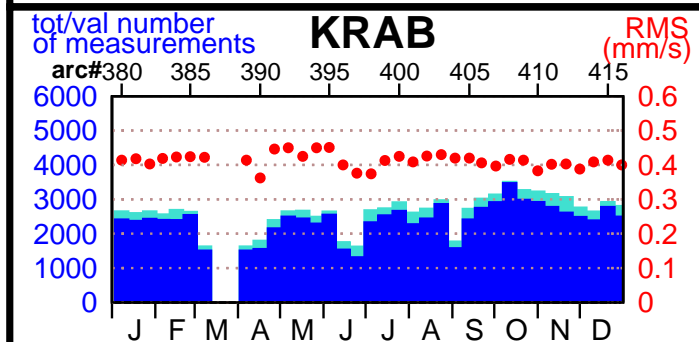

2003 - POE statistics

SPOT2

SPOT4

SPOT5

TOPEX

JASON1

ENVISAT