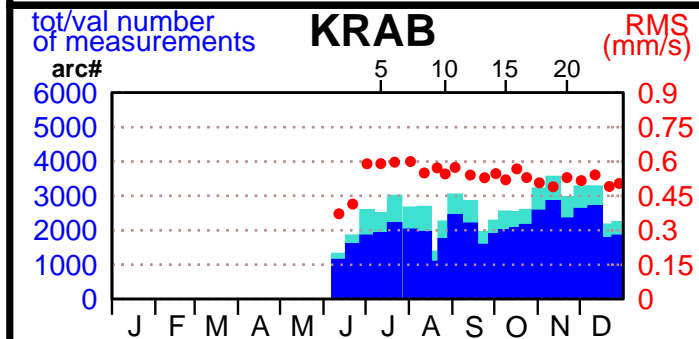

2002 - POE statistics

SPOT2

SPOT4

SPOT5

TOPEX

JASON1

ENVISAT