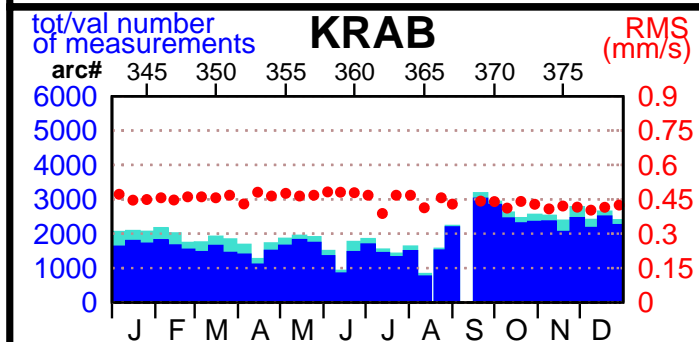

2002 - POE statistics

SPOT2

SPOT4

SPOT5

TOPEX

JASON1

ENVISAT