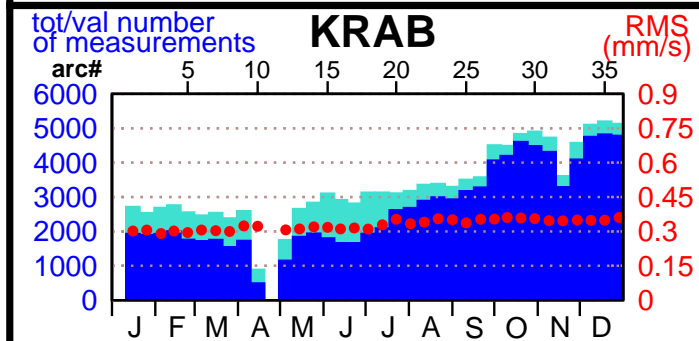

2002 - POE statistics

SPOT2

SPOT4

SPOT5

TOPEX

JASON1

ENVISAT