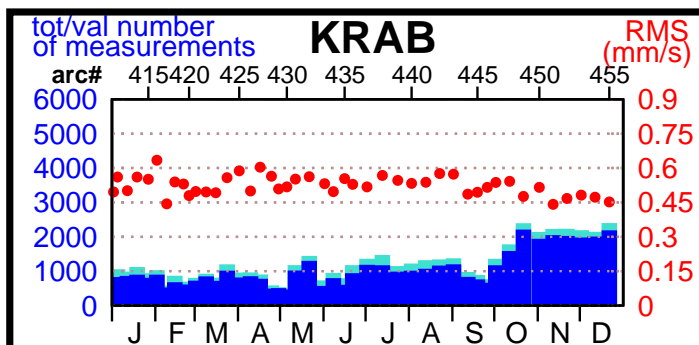

2002 - POE statistics

SPOT2

SPOT4

SPOT5

TOPEX

JASON1

ENVISAT