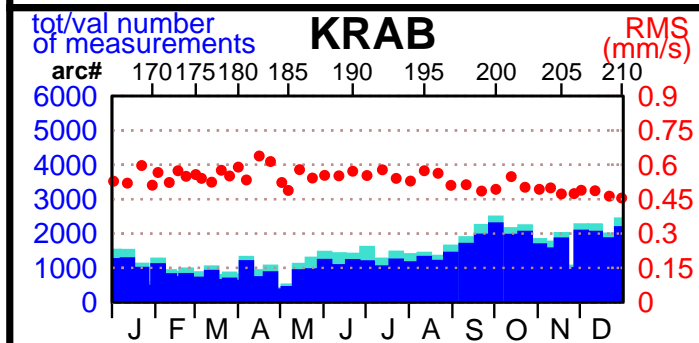

2002 - POE statistics

SPOT2

SPOT4

SPOT5

TOPEX

JASON1

ENVISAT