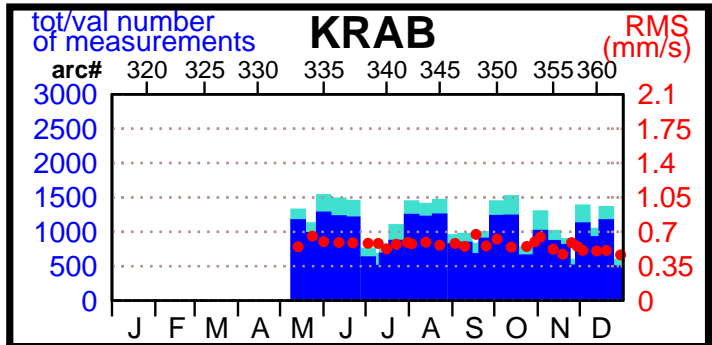

2000 - POE statistics

SPOT2

SPOT4

TOPEX