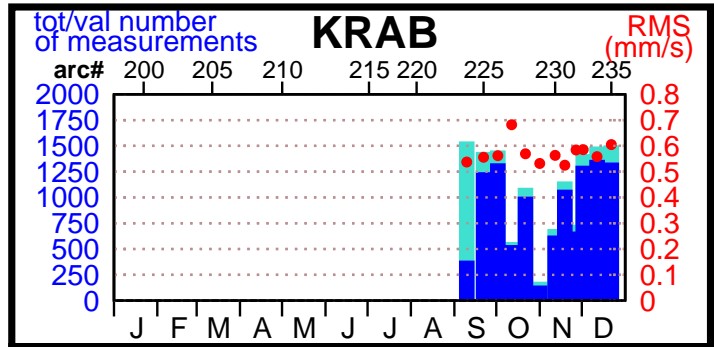

1997 - POE statistics

SPOT2

TOPEX