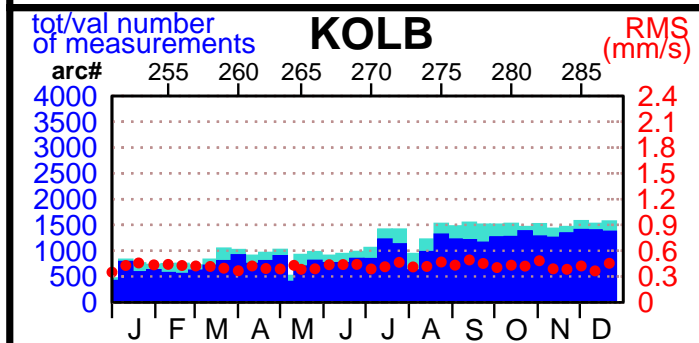

2004 - POE statistics

SPOT2

SPOT4

SPOT5

TOPEX

JASON1

ENVISAT