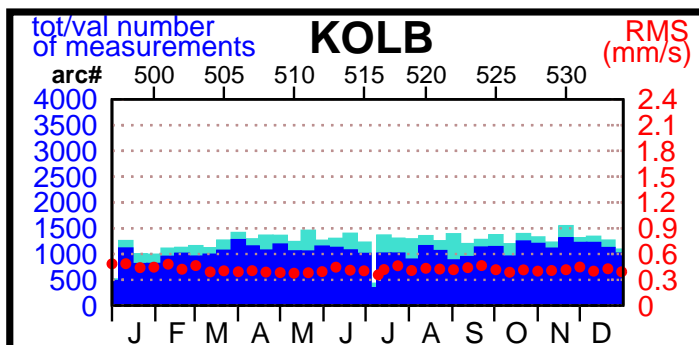

2004 - POE statistics

SPOT2

SPOT4

SPOT5

TOPEX

JASON1

ENVISAT