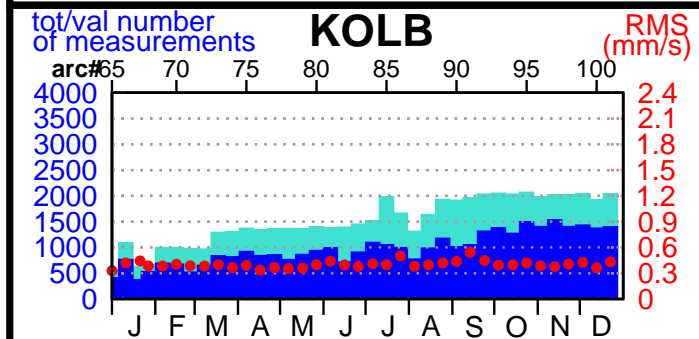

2004 - POE statistics

SPOT2

SPOT4

SPOT5

TOPEX

JASON1

ENVISAT