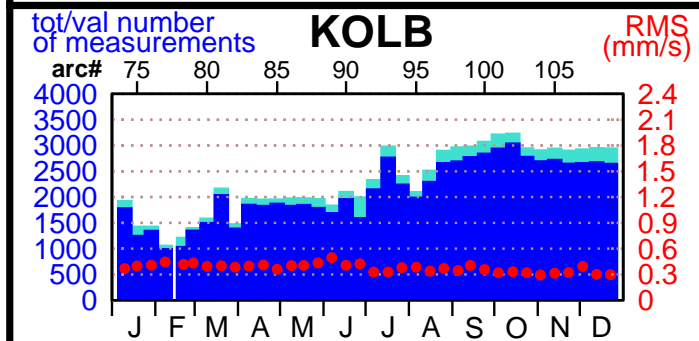

2004 - POE statistics

SPOT2

SPOT4

SPOT5

TOPEX

JASON1

ENVISAT