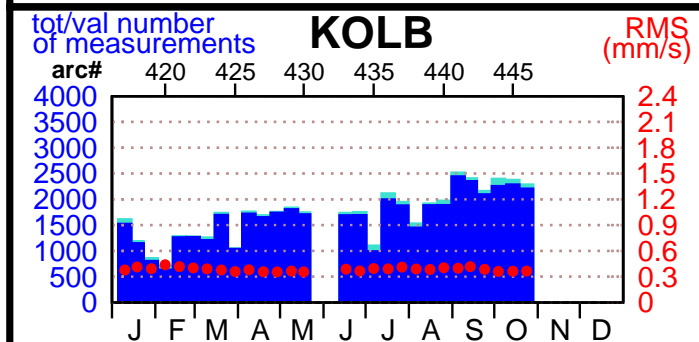

2004 - POE statistics

SPOT2

SPOT4

SPOT5

TOPEX

JASON1

ENVISAT