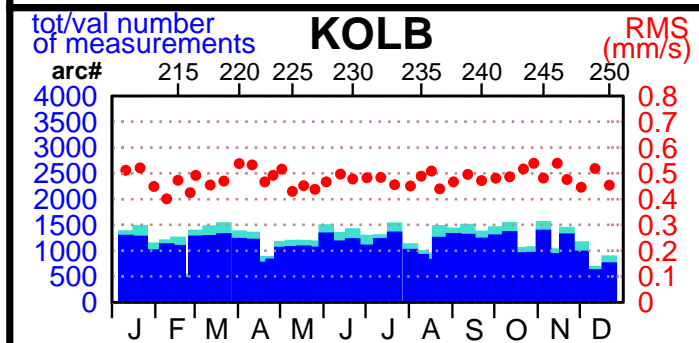

2003 - POE statistics

SPOT2

SPOT4

SPOT5

TOPEX

JASON1

ENVISAT