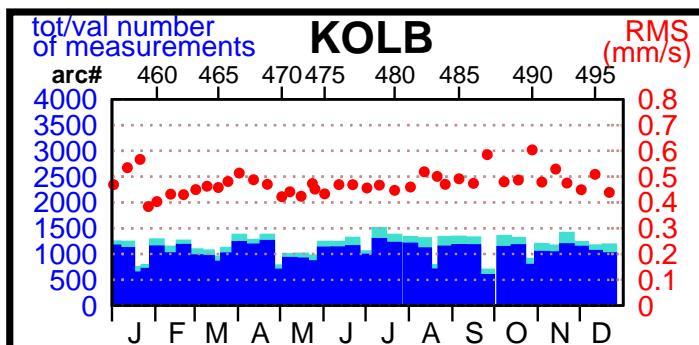

2003 - POE statistics

SPOT2

SPOT4

SPOT5

TOPEX

JASON1

ENVISAT