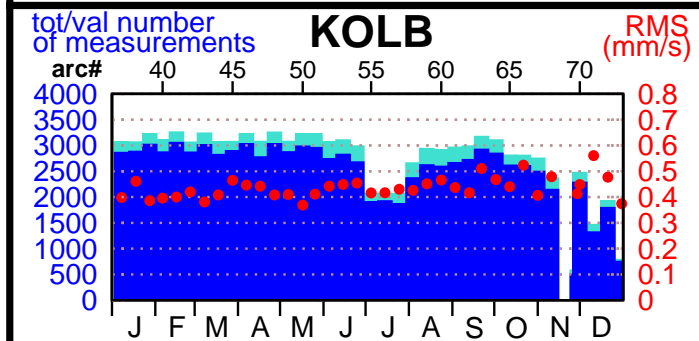

2003 - POE statistics

SPOT2

SPOT4

SPOT5

TOPEX

JASON1

ENVISAT