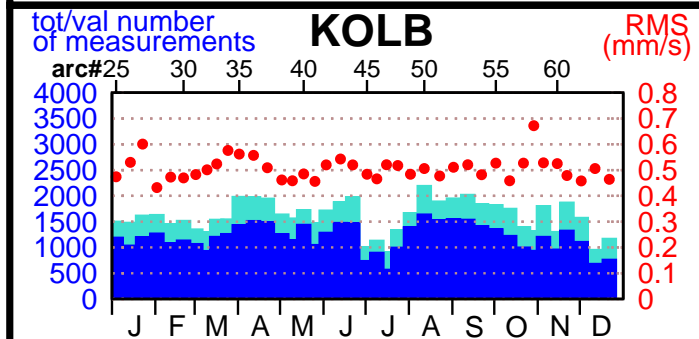

2003 - POE statistics

SPOT2

SPOT4

SPOT5

TOPEX

JASON1

ENVISAT