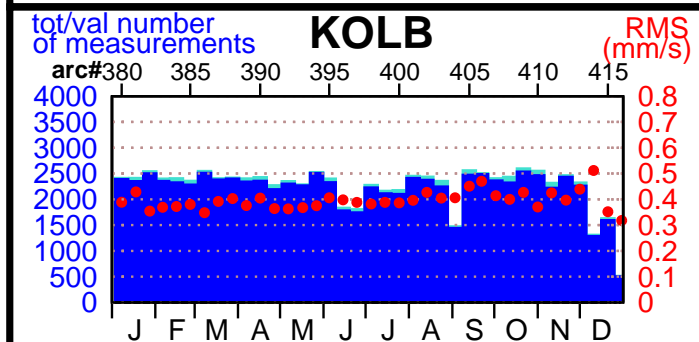

2003 - POE statistics

SPOT2

SPOT4

SPOT5

TOPEX

JASON1

ENVISAT