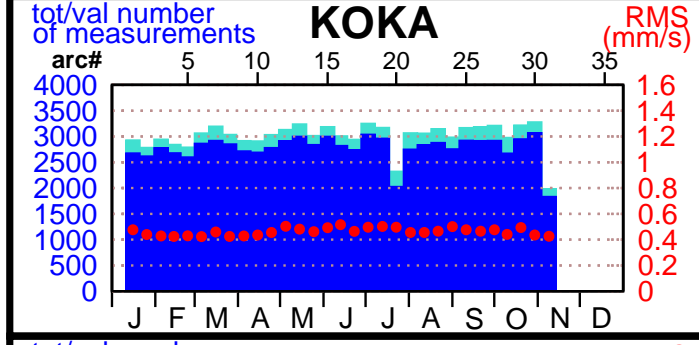

2002 - POE statistics

SPOT2

SPOT4

SPOT5

TOPEX

JASON1

ENVISAT