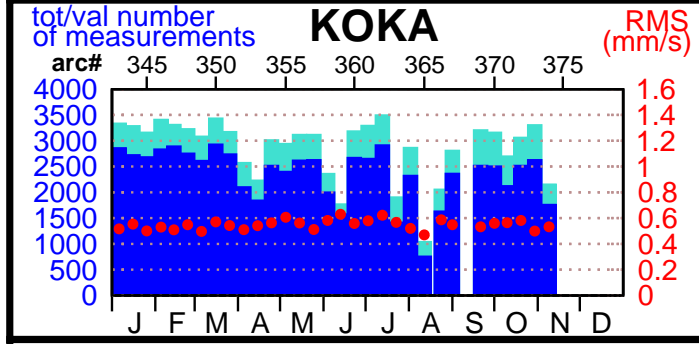

2002 - POE statistics

SPOT2

SPOT4

SPOT5

TOPEX

JASON1

ENVISAT