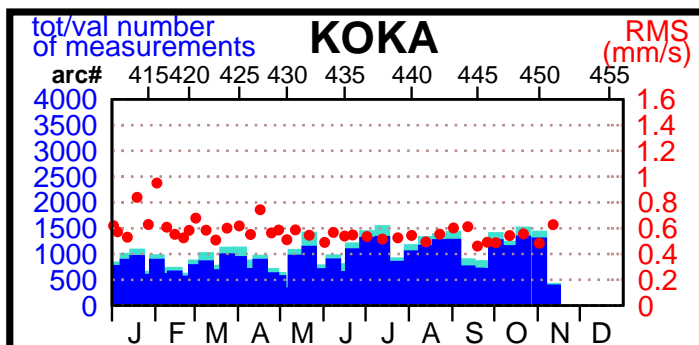

2002 - POE statistics

SPOT2

SPOT4

SPOT5

TOPEX

JASON1

ENVISAT