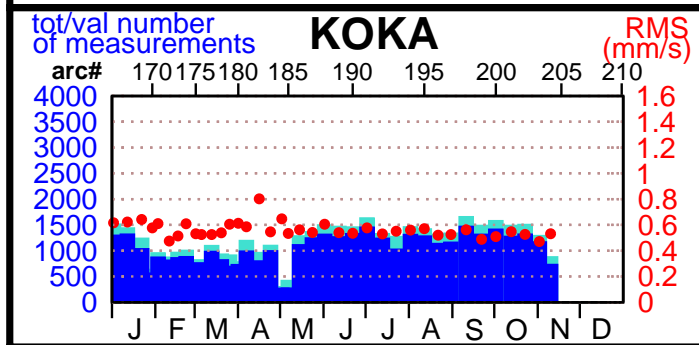

2002 - POE statistics

SPOT2

SPOT4

SPOT5

TOPEX

JASON1

ENVISAT