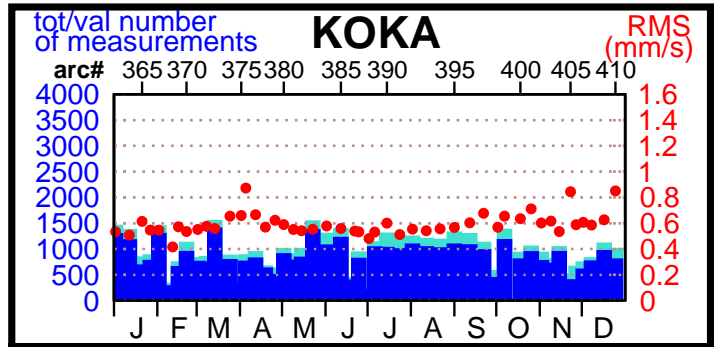

2001 - POE statistics

SPOT2

SPOT4

TOPEX