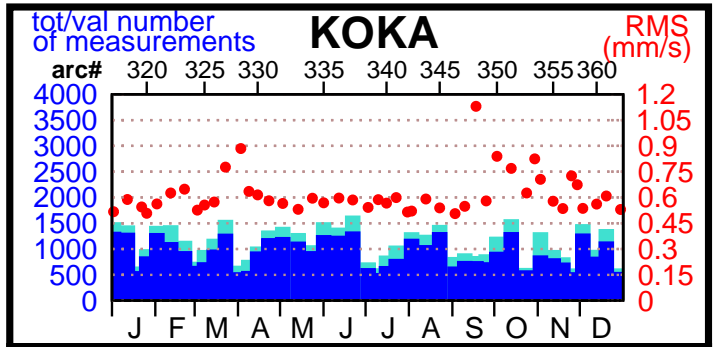

2000 - POE statistics

SPOT2

SPOT4

TOPEX