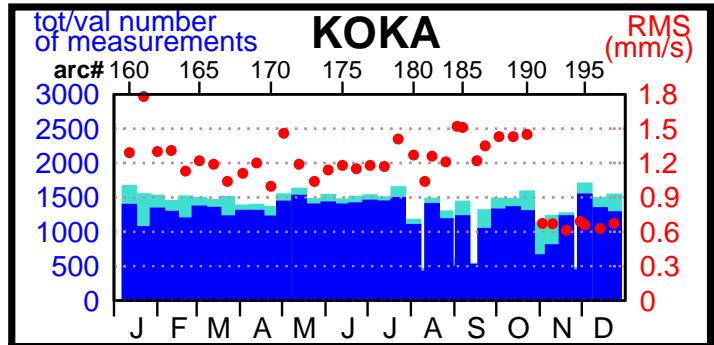

1996 - POE statistics

SPOT2

TOPEX