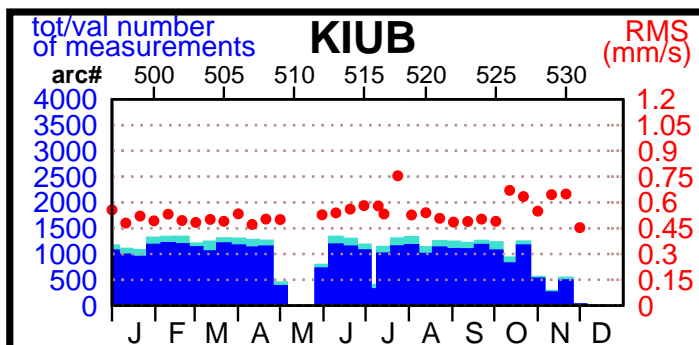

2004 - POE statistics

SPOT2

SPOT4

SPOT5

TOPEX

JASON1

ENVISAT