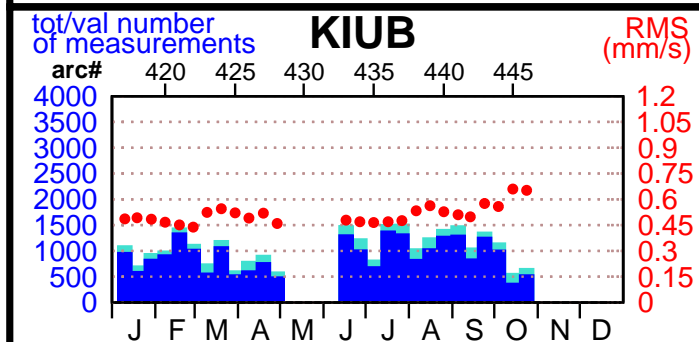

2004 - POE statistics

SPOT2

SPOT4

SPOT5

TOPEX

JASON1

ENVISAT