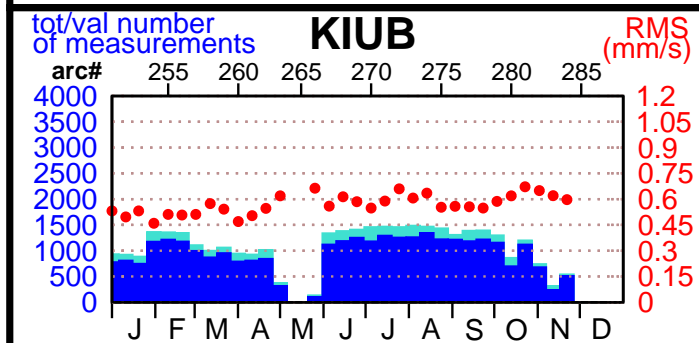

2004 - POE statistics

SPOT2

SPOT4

SPOT5

TOPEX

JASON1

ENVISAT