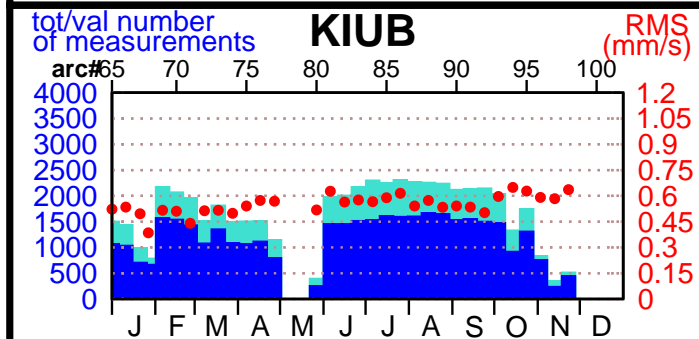

2004 - POE statistics

SPOT2

SPOT4

SPOT5

TOPEX

JASON1

ENVISAT