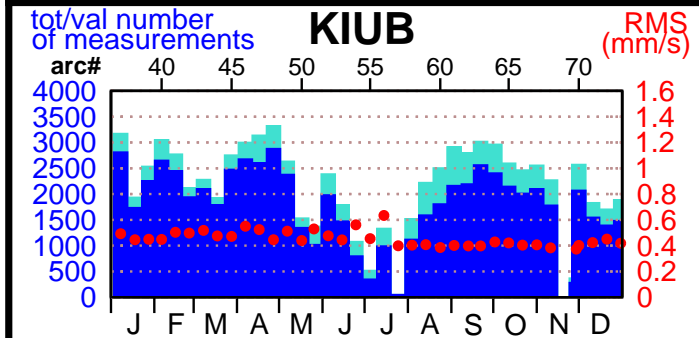

2003 - POE statistics

SPOT2

SPOT4

SPOT5

TOPEX

JASON1

ENVISAT