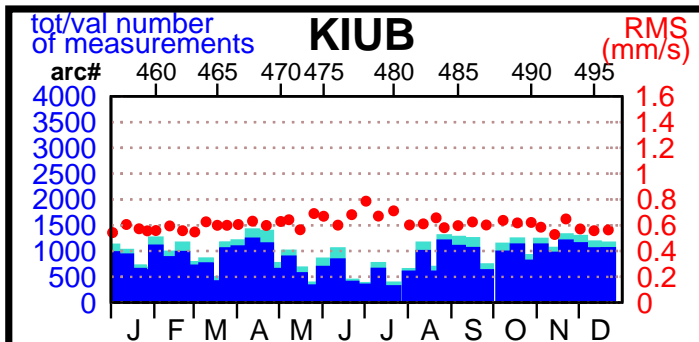

2003 - POE statistics

SPOT2

SPOT4

SPOT5

TOPEX

JASON1

ENVISAT