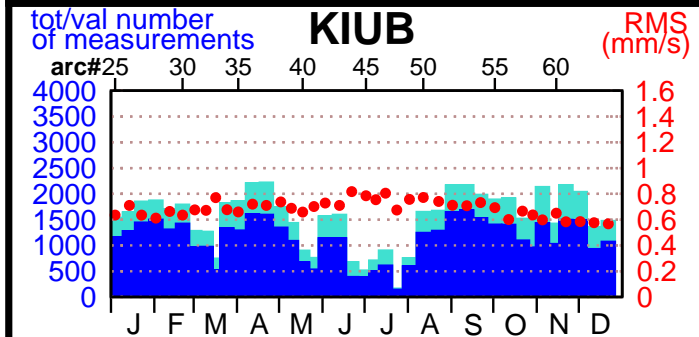

2003 - POE statistics

SPOT2

SPOT4

SPOT5

TOPEX

JASON1

ENVISAT