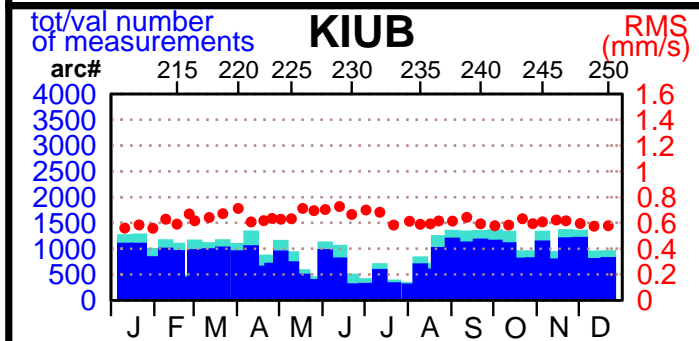

2003 - POE statistics

SPOT2

SPOT4

SPOT5

TOPEX

JASON1

ENVISAT