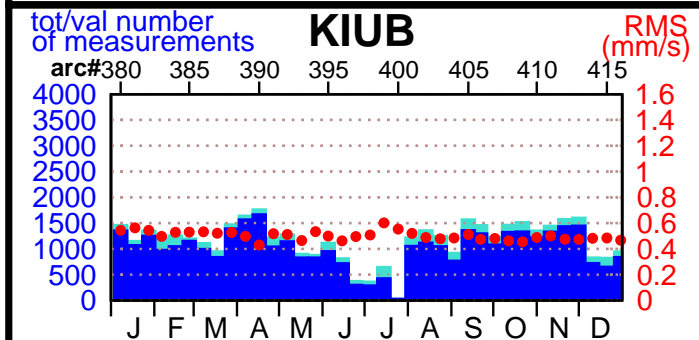

2003 - POE statistics

SPOT2

SPOT4

SPOT5

TOPEX

JASON1

ENVISAT